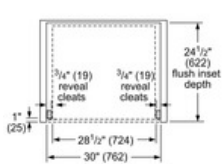

Flush Install Top View