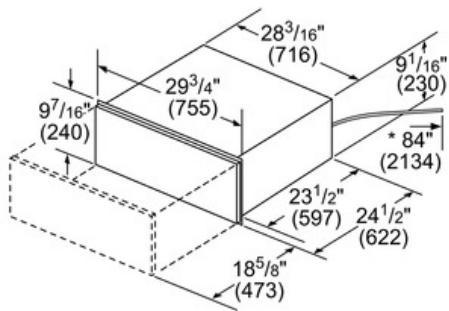

Warming drawers

30" Warming Drawer 500 Series - Stainless Steel HWD5051UC

* Power cord on warming drawer is 84" (2134 mm)

measurements in inches (mm)