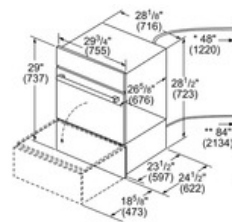

measurements in inches (mm)