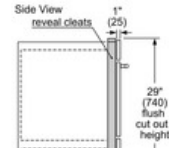

Side View

measurements in inches (mm)