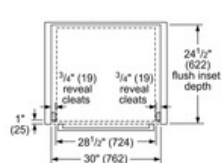

Flush Install Top View