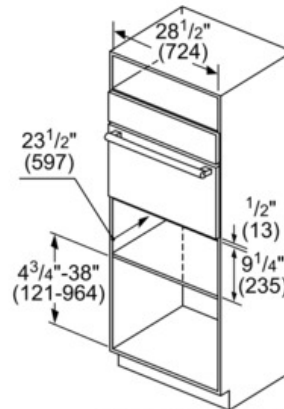

measurements in inches (mm)

measurements in inches (mm)