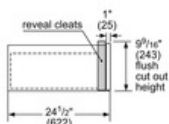

Side View

measurements in inches (mm)