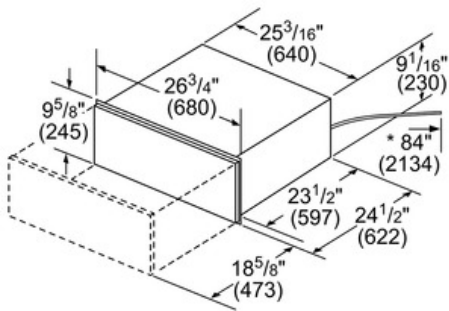

Technical Data

Power output heating :	0.450
Power Level :	high, low, medium
Temperature control :	electronic
Time control :	No
UPC code :	825225908715
Product color :	Stainless steel
Watts (W) :	450
Current (A) :	15
Volts (V) :	120
Frequency (Hz) :	60
Approval certificates :	CSA
Power cord length (in) :	84"
Power cord length (cm) :	213
Plug type :	120V-3 prong
Required cutout size (HxWxD) (in) :	9 1/4" x 25 1/2" x 23 1/2"
Required cutout size (HxWxD) (mm) :	235 x 648 x 597
Overall appliance dimensions (HxWxD) (in) :	9 5/8" x 26 3/4" x 22"
Overall appliance dimensions (HxWxD) (mm) :	244 x 680 x 557
Product packaging dimensions (HxWxD) (in) :	14 5/8" x 36" x 30 1/2"
Net weight (lbs) :	45
Net weight (kg) :	20.0
Gross weight (lbs) :	50
Gross weight (kg) :	23.0

Convenience

- Sturdy Ball Bearing Telescopic Rails for Smooth Opening
- Sabbath Mode
- 1 Hour Automatic Shut-Off Function with Adjustable Timer

Capacity

- 1.9 Cu.Ft. Large Cavity
- Lower Side Walls Allow Easy Loading and Unloading of Drawer

Warming drawers

27" Warming Drawer 500 Series - Stainless Steel HWD5751UC

* Power cord on warming drawer is 84" (2134 mm)

measurements in inches (mm)

measurements in inches (mm)

Flush Install Top View

Side View

measurements in inches (mm)