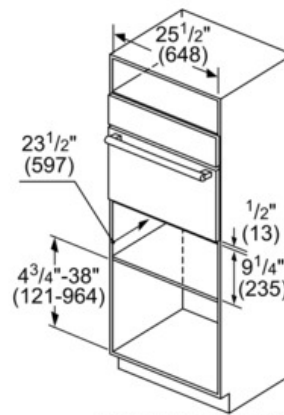

Technical Data

Power output heating :	0.450
Power Level :	high, low, medium
Temperature control :	electronic
Time control :	No
UPC code :	825225908715
Product color :	Stainless steel
Watts (W) :	450
Current (A) :	15
Volts (V) :	120
Frequency (Hz) :	60
Approval certificates :	CSA
Power cord length (in) :	84"
Power cord length (cm) :	213
Plug type :	120V-3 prong
Required cutout size (HxWxD) (in) :	9 1/4" x 25 1/2" x 23 1/2"
Required cutout size (HxWxD) (mm) :	235 x 648 x 597
Overall appliance dimensions (HxWxD) (in) :	9 5/8" x 26 3/4" x 22"
Overall appliance dimensions (HxWxD) (mm) :	244 x 680 x 557
Product packaging dimensions (HxWxD) (in) :	14 5/8" x 36" x 30 1/2"
Net weight (lbs) :	45
Net weight (kg) :	20.0
Gross weight (lbs) :	50
Gross weight (kg) :	23.0

Convenience

- Sturdy Ball Bearing Telescopic Rails for Smooth Opening
- Sabbath Mode
- 1 Hour Automatic Shut-Off Function with Adjustable Timer

Capacity

- 1.9 Cu.Ft. Large Cavity
- Lower Side Walls Allow Easy Loading and Unloading of Drawer

Warming drawers

27" Warming Drawer 500 Series - Stainless Steel HWD5751UC

* Power cord on warming drawer is 84" (2134 mm)

measurements in inches (mm)

measurements in inches (mm)

Flush Install Top View

Side View

measurements in inches (mm)