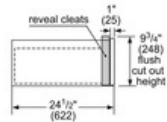

Technical Data

Power output heating :	0.450
Power Level :	high, low, medium
Temperature control :	electronic
Time control :	No
UPC code :	825225908715
Product color :	Stainless steel
Watts (W) :	450
Current (A) :	15
Volts (V) :	120
Frequency (Hz) :	60
Approval certificates :	CSA
Power cord length (in) :	84"
Power cord length (cm) :	213
Plug type :	120V-3 prong
Required cutout size (HxWxD) (in) :	9 1/4" x 25 1/2" x 23 1/2"
Required cutout size (HxWxD) (mm) :	235 x 648 x 597
Overall appliance dimensions (HxWxD) (in) :	9 5/8" x 26 3/4" x 22"
Overall appliance dimensions (HxWxD) (mm) :	244 x 680 x 557
Product packaging dimensions (HxWxD) (in) :	14 5/8" x 36" x 30 1/2"
Net weight (lbs) :	45
Net weight (kg) :	20.0
Gross weight (lbs) :	50
Gross weight (kg) :	23.0

Convenience

- Sturdy Ball Bearing Telescopic Rails for Smooth Opening
- Sabbath Mode
- 1 Hour Automatic Shut-Off Function with Adjustable Timer

Capacity

- 1.9 Cu.Ft. Large Cavity
- Lower Side Walls Allow Easy Loading and Unloading of Drawer

Warming drawers

27" Warming Drawer 500 Series - Stainless Steel HWD5751UC

* Power cord on warming drawer is 84" (2134 mm)

measurements in inches (mm)

measurements in inches (mm)

Flush Install Top View

Side View

measurements in inches (mm)