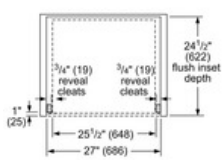

Technical Data

Power output heating :	0.450
Power Level :	high, low, medium
Temperature control :	electronic
Time control :	No
UPC code :	825225908715
Product color :	Stainless steel
Watts (W) :	450
Current (A) :	15
Volts (V) :	120
Frequency (Hz) :	60
Approval certificates :	CSA
Power cord length (in) :	84"
Power cord length (cm) :	213
Plug type :	120V-3 prong
Required cutout size (HxWxD) (in) :	9 1/4" x 25 1/2" x 23 1/2"
Required cutout size (HxWxD) (mm) :	235 x 648 x 597
Overall appliance dimensions (HxWxD) (in) :	9 5/8" x 26 3/4" x 22"
Overall appliance dimensions (HxWxD) (mm) :	244 x 680 x 557
Product packaging dimensions (HxWxD) (in) :	14 5/8" x 36" x 30 1/2"
Net weight (lbs) :	45
Net weight (kg) :	20.0
Gross weight (lbs) :	50
Gross weight (kg) :	23.0

Convenience

- Sturdy Ball Bearing Telescopic Rails for Smooth Opening
- Sabbath Mode
- 1 Hour Automatic Shut-Off Function with Adjustable Timer

Capacity

- 1.9 Cu.Ft. Large Cavity
- Lower Side Walls Allow Easy Loading and Unloading of Drawer

Warming drawers

27" Warming Drawer 500 Series - Stainless Steel HWD5751UC

* Power cord on warming drawer is 84" (2134 mm)

measurements in inches (mm)

measurements in inches (mm)

Flush Install Top View

Side View

measurements in inches (mm)