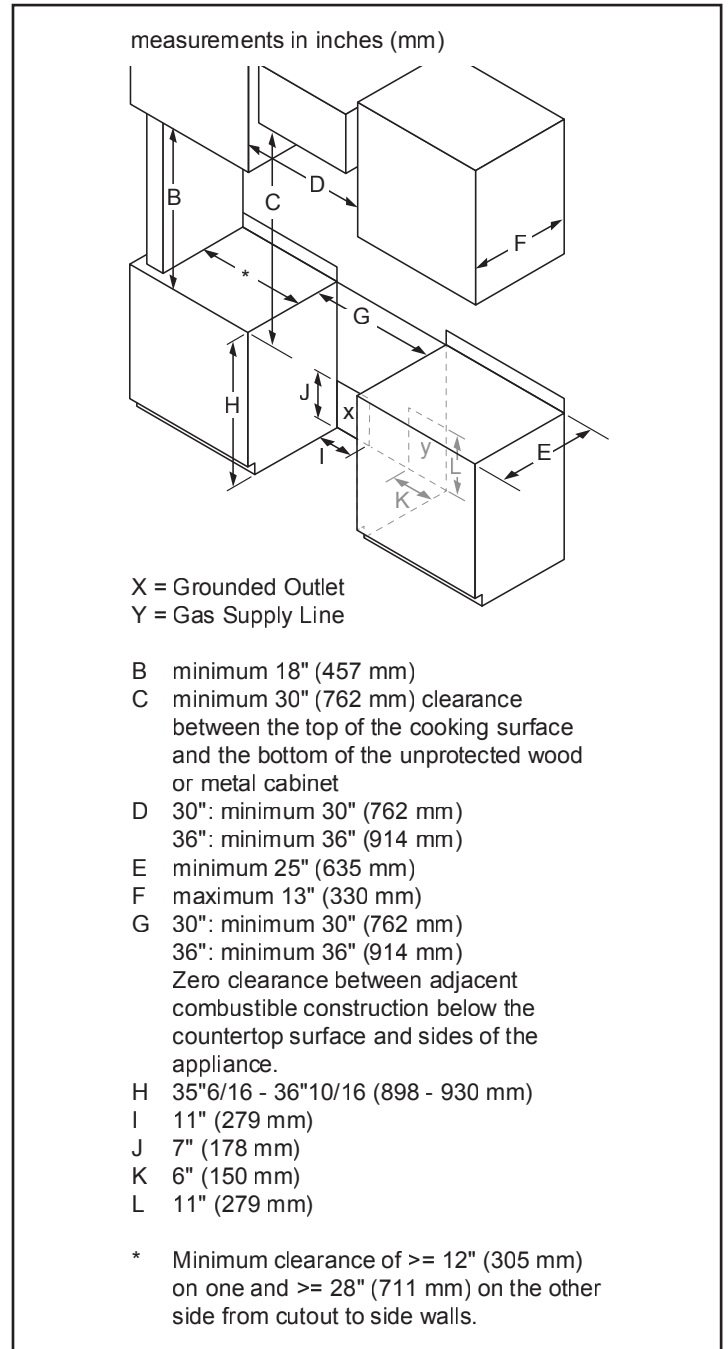

36" Industrial Style Gas Range

800 Series – Stainless Steel HGS8655UC

BOSCH
Invented for life

Installation Details

Accessories: To purchase Bosch accessories, cleaners & parts please visit www.bosch-home.com/us/store or call 1-800-944-2904 (Mon to Fri 5 am to 6 pm PST, Sat 6 am to 3 pm PST).

Notes: All height, width and depth dimensions are shown in inches. BSH reserves the absolute and unrestricted right to change product materials and specifications, at any time, without notice. Consult the product's installation instructions for final dimensional data and other details prior to making cutout.

Warranties: Please see Use & Care manual or Bosch website for statement of limited warranty.

For more information on our entire line of products, go to www.bosch-home.com/us or call 1-800-944-2904

© BSH Home Appliances Corporation. All rights reserved. Bosch is a registered trademark of Robert Bosch GmbH.