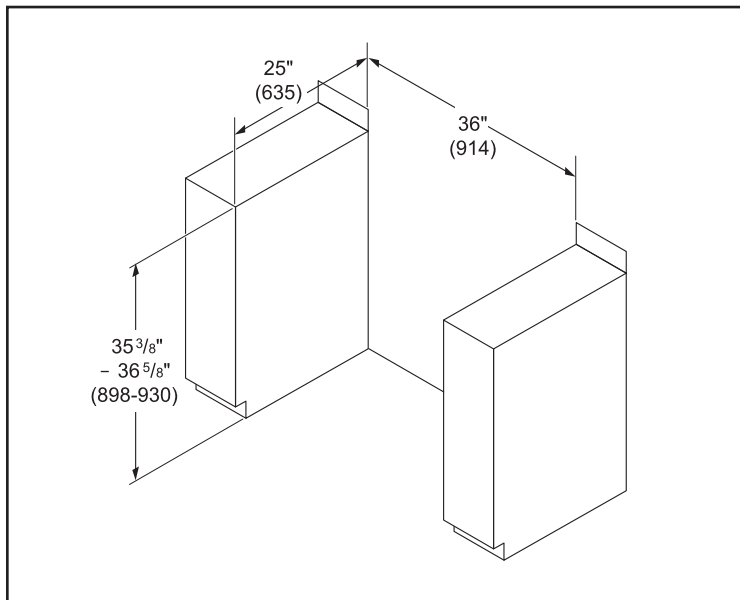

36" Industrial Style Gas Range

800 Series – Stainless Steel HGS8655UC

BOSCH
Invented for life

Installation Details

Accessories: To purchase Bosch accessories, cleaners & parts please visit www.bosch-home.com/us/store or call 1-800-944-2904 (Mon to Fri 5 am to 6 pm PST, Sat 6 am to 3 pm PST).

Notes: All height, width and depth dimensions are shown in inches. BSH reserves the absolute and unrestricted right to change product materials and specifications, at any time, without notice. Consult the product's installation instructions for final dimensional data and other details prior to making cutout.

Warranties: Please see Use & Care manual or Bosch website for statement of limited warranty.

For more information on our entire line of products, go to www.bosch-home.com/us or call 1-800-944-2904

© BSH Home Appliances Corporation. All rights reserved. Bosch is a registered trademark of Robert Bosch GmbH.