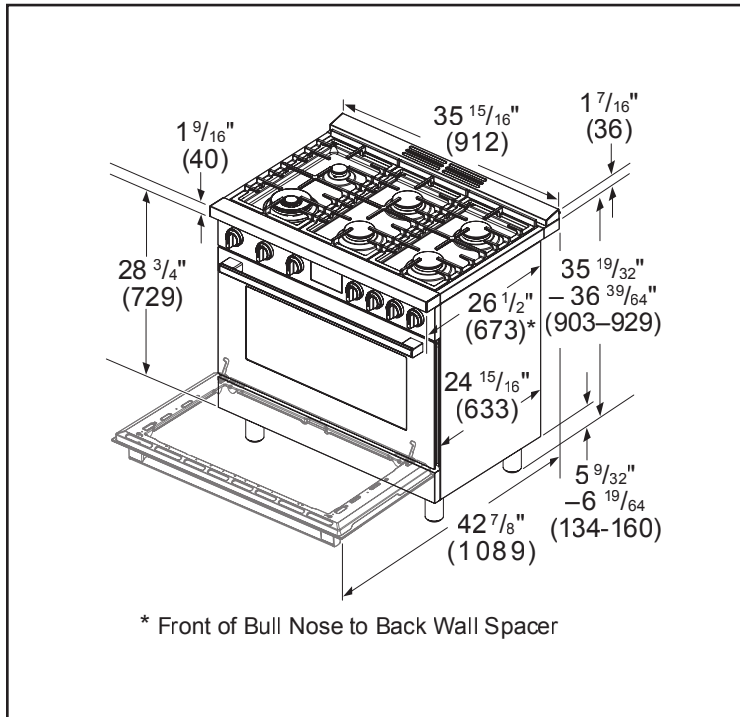

36" Industrial Style Gas Range

800 Series – Stainless Steel HGS8655UC

BOSCH
Invented for life

Installation Details

Accessories: To purchase Bosch accessories, cleaners & parts please visit www.bosch-home.com/us/store or call 1-800-944-2904 (Mon to Fri 5 am to 6 pm PST, Sat 6 am to 3 pm PST).

Notes: All height, width and depth dimensions are shown in inches. BSH reserves the absolute and unrestricted right to change product materials and specifications, at any time, without notice. Consult the product's installation instructions for final dimensional data and other details prior to making cutout.

Warranties: Please see Use & Care manual or Bosch website for statement of limited warranty.

For more information on our entire line of products, go to www.bosch-home.com/us or call 1-800-944-2904

© BSH Home Appliances Corporation. All rights reserved. Bosch is a registered trademark of Robert Bosch GmbH.