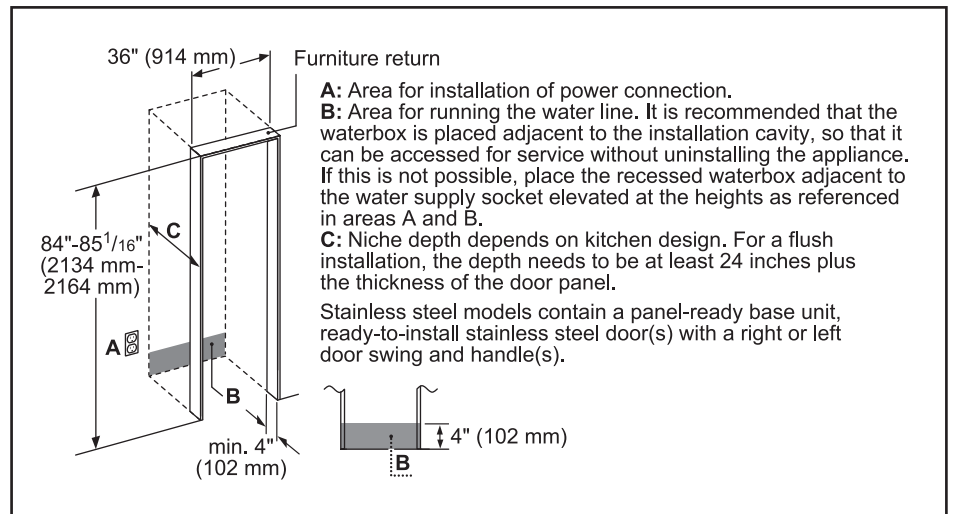

36" Built-In Custom Panel French Door

Benchmark® Series – Custom Panel B36IT900NP

BOSCH
Invented for life

Installation Details

IMPORTANT: Handleless Panels should not be installed on units without the soft close capability. If you are uncertain if you have a refrigeration unit with soft close capability please contact our customer team by calling 1-800-735-4328.

Accessories: To purchase Bosch accessories, cleaners & parts please visit www.bosch-home.com/us/store or call 1-800-944-2904 (Mon to Fri 5 am to 6 pm PST, Sat 6 am to 3 pm PST).

Notes: All height, width and depth dimensions are shown in inches. BSH reserves the absolute and unrestricted right to change product materials and specifications, at any time, without notice. Consult the product's installation instructions for final dimensional data and other details prior to making cutout.

Warranties: Please see Use & Care manual or Bosch website for statement of limited warranty.

For more information on our entire line of products, go to www.bosch-home.com/us or call 1-800-944-2904

© BSH Home Appliances Corporation. All rights reserved. Bosch is a registered trademark of Robert Bosch GmbH.