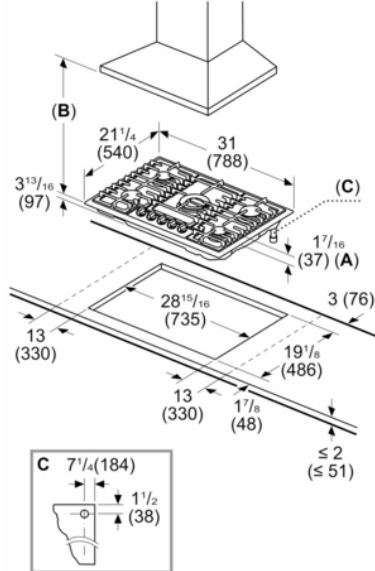

800 Series, Gas Cooktop, 30", Stainless steel NGM8058UC

Measurements in inches (mm)

- A: Dimension from countertop to top of grates
- B: When installed in combination with a hood, refer to hood manufacturer's requirements for installation
- C: Gas connection