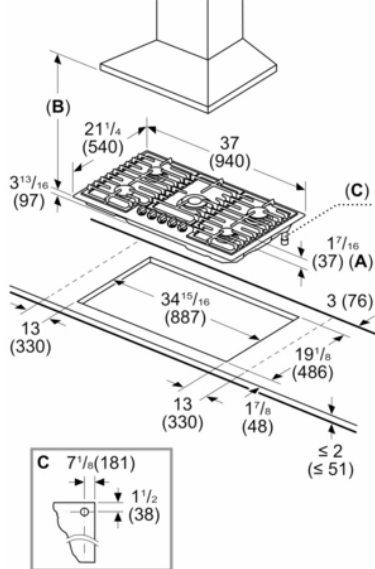

800 Series, Gas Cooktop, 36", Black NGM8648UC

Measurements in inches (mm)

- A:** Dimension from countertop to top of grates
B: When installed in combination with a hood, refer to hood manufacturer's requirements for installation
C: Gas connection