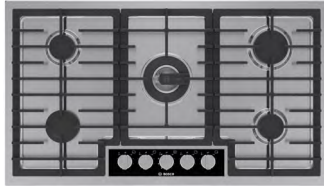

36" Gas Cooktop

Benchmark® Series – Stainless Steel NGMP658UC

BOSCH
Invented for life

NGMP658UC
Stainless Steel

The Benchmark® Series gas cooktop with FlameSelect® is a better way to cook with gas and delivers precision flame levels for consistent results.

Features & Benefits

FlameSelect® offers 9 distinct power levels and delivers precision flame height every time for consistent, repeatable results.

Digital display indicates the power level selected and informs you of the burner's residual heat.

Dual-ring power burner has 2 rings for low and high flame settings so you can go from simmer to sear with ease.

Dishwasher safe heavy-duty enameled cast iron grates makes cleanup simple and convenient.