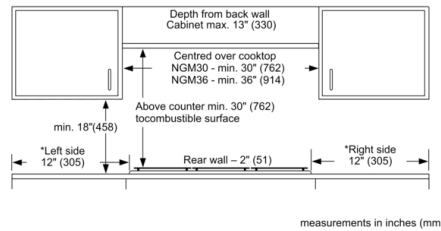

Benchmark®, Gas Cooktop, 36", Stainless steel NGMP658UC

Measurements in inches (mm)

- A:** Dimension from countertop to top of grates
B: When installed in combination with a hood, refer to hood manufacturer's requirements for installation
C: Gas connection

measurements in inches (mm)