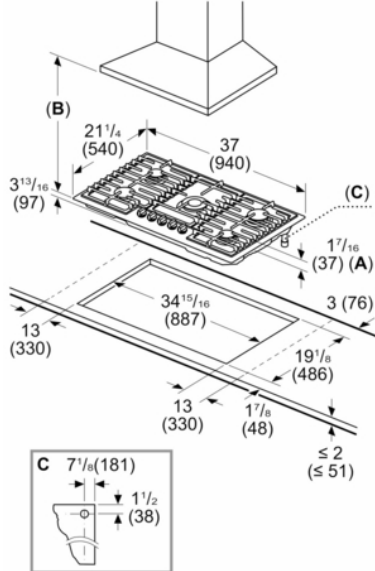

Benchmark®, Gas Cooktop, 36", Stainless steel NGMP658UC

Measurements in inches (mm)

- A:** Dimension from countertop to top of grates
B: When installed in combination with a hood, refer to hood manufacturer's requirements for installation
C: Gas connection

measurements in inches (mm)