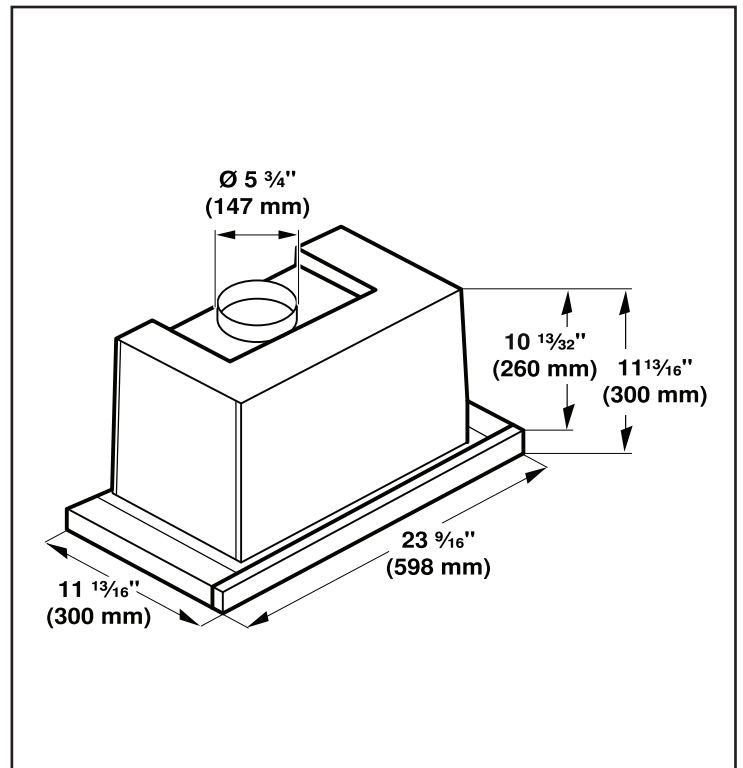

## Dimensions & Weight

Overall appliance dimensions (width of canopy included) (HxWxD) (in.)	11 13/16" x 23 9/16" x 11 13/16"
Required distance above cooktop/range cooking surface	24" Electric / 30" Gas
Diameter of air duct (in.) top	6"
Net weight (lbs)	24 lbs

## Installation Details

Measurements in inches (mm)

For help and assistance with Bosch accessories please call 1-800-944-2904 Mon-Fri 5am to 6pm EST

Notes: All height, width and depth dimensions are shown in inches. BSH reserves the absolute and unrestricted right to change product materials and specifications, at any time, without notice. Consult the product's installation instructions for final dimensional data and other details prior to making cutout. Applicable product warranty can be found in accompanying product literature or you may contact your account manager for further details.