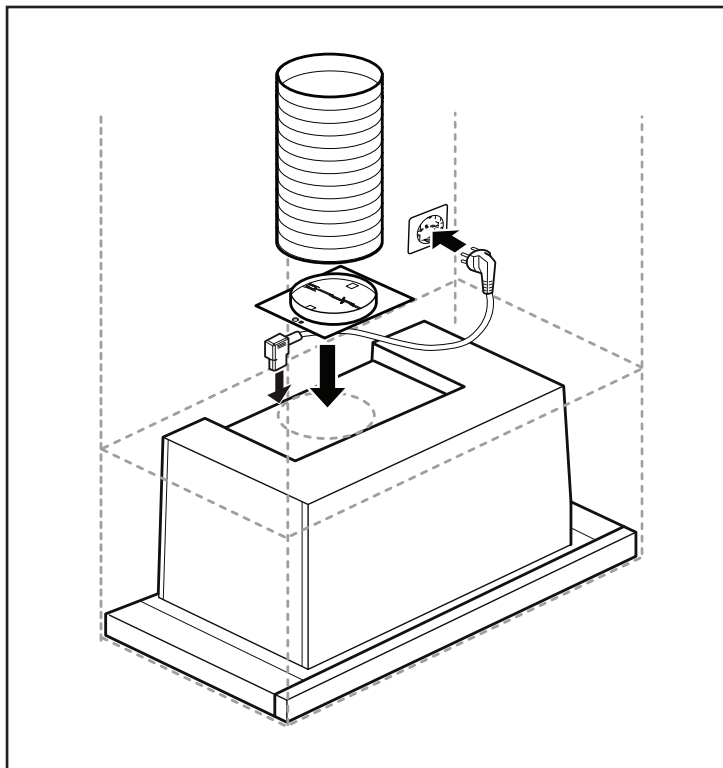

# 24" Pull-Out Hood

500 Series – Stainless Steel HUI54451UC

## Installation Details

Measurements in inches (mm)

For help and assistance with Bosch accessories please call 1-800-944-2904 Mon-Fri 5am to 6pm EST

Notes: All height, width and depth dimensions are shown in inches. BSH reserves the absolute and unrestricted right to change product materials and specifications, at any time, without notice. Consult the product's installation instructions for final dimensional data and other details prior to making cutout. Applicable product warranty can be found in accompanying product literature or you may contact your account manager for further details.