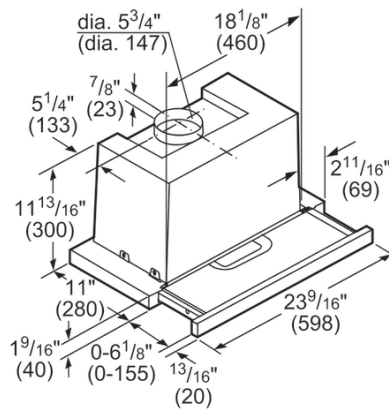

## Accessories—Optional

**HVREC5UC**  
Recirculation kit

**For help and assistance with Bosch accessories please call 1-800-944-2904 Mon-Fri 8am to 6pm EST**

Notes: All height, width and depth dimensions are shown in inches. BSH reserves the absolute and unrestricted right to change product materials and specifications, at any time, without notice. Consult the product's installation instructions for final dimensional data and other details prior to making cutout. Applicable product warranty can be found in accompanying product literature or you may contact your account manager for further details.

## Installation Details

Measurements in inches (mm)

For help and assistance with Bosch accessories please call 1-800-944-2904 Mon-Fri 5am to 6pm EST

Notes: All height, width and depth dimensions are shown in inches. BSH reserves the absolute and unrestricted right to change product materials and specifications, at any time, without notice. Consult the product's installation instructions for final dimensional data and other details prior to making cutout. Applicable product warranty can be found in accompanying product literature or you may contact your account manager for further details.