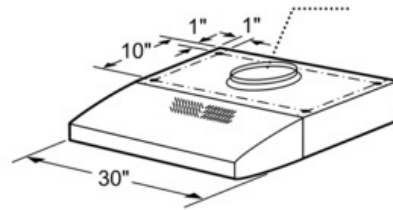

Technical Data

Operating Mode :	Convertible: Ducted / Recirculating
Number of speed settings :	3-stage
Optional accessories :	DHZ3002UC
Number of lights :	2
Type of lamps used :	Bulbs
Total power of the lamps (W) :	80
Grease filter material :	Washable aluminium
Grease filter type :	Multilayer cassette
UPC code :	825225846734
Material :	Stainless steel
Volts (V) :	120
Frequency (Hz) :	60
Approval certificates :	CSA, UL
Plug type :	120V-3 prong
Overall appliance dimensions (HxWxD) (in) :	4 3/4" / 4 3/4" x 30" x 20"
Overall appliance dimensions (HxWxD) (mm) :	121 MM x 762 x 508
Product packaging dimensions (HxWxD) (in) :	12.99 x 23.99 x 35.99
Required distance above cooktop/ranges :	30"/30"
Net weight (lbs) :	42
Net weight (kg) :	19.0
Gross weight (lbs) :	48
Gross weight (kg) :	22.0
Motor location :	Integrated motor in hood body
No-return airflow flap :	No

Ventilation

DUH30152UC

36" Under Cabinet Wall Hood
300 Series - Stainless Steel

Dimensions in inches

Measurements in inches