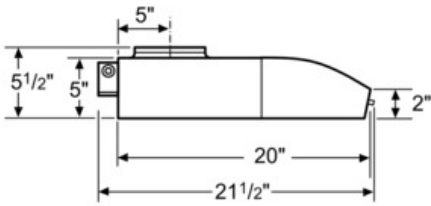

Technical Data

Operating Mode :	Convertible: Ducted / Recirculating
Number of speed settings :	3-stage
Optional accessories :	DHZ3002UC
Number of lights :	2
Type of lamps used :	Bulbs
Total power of the lamps (W) :	80
Grease filter material :	Washable aluminium
Grease filter type :	Multilayer cassette
UPC code :	825225846734
Material :	Stainless steel
Volts (V) :	120
Frequency (Hz) :	60
Approval certificates :	CSA, UL
Plug type :	120V-3 prong
Overall appliance dimensions (HxWxD) (in) :	4 3/4" / 4 3/4" x 30" x 20"
Overall appliance dimensions (HxWxD) (mm) :	121 MM x 762 x 508
Product packaging dimensions (HxWxD) (in) :	12.99 x 23.99 x 35.99
Required distance above cooktop/ranges :	30"/30"
Net weight (lbs) :	42
Net weight (kg) :	19.0
Gross weight (lbs) :	48
Gross weight (kg) :	22.0
Motor location :	Integrated motor in hood body
No-return airflow flap :	No

Ventilation

DUH30152UC

36" Under Cabinet Wall Hood
300 Series - Stainless Steel

Dimensions in inches

Measurements in inches