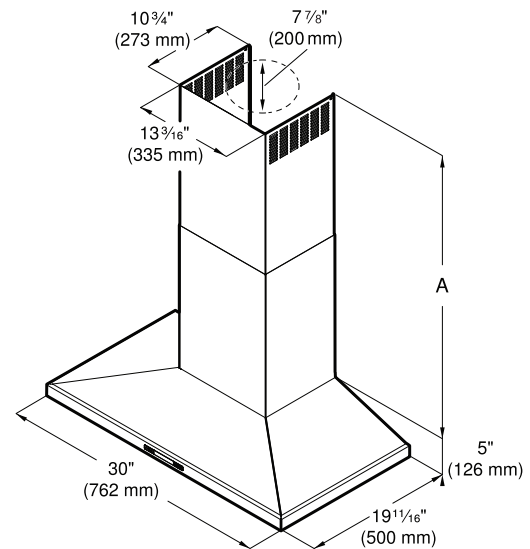

Notes: All height, width and depth dimensions are shown in inches. BSH reserves the absolute and unrestricted right to change product materials and specifications, at any time, without notice. Consult the product's installation instructions for final dimensional data and other details prior to making cutout. Applicable product warranty can be found in accompanying product literature or you may contact your account manager for further details.

30" Pyramid Canopy Chimney Hood

800 Series – Black Stainless Steel HCP80641UC

BOSCH
Invented for life

Installation Details

- A Lower flue duct
- B Upper flue duct

- A Ducted operation:
Min. / Max. 24 9/16" (624 mm) / 38 7/8" (985 mm)
- Recirculation mode:
Min. / Max. 28 1/4" (716 mm) / 42 9/16" (1081 mm)

measurements in inches (mm)

For help and assistance with Bosch accessories please visit: www.bosch-eshop.com/eshop/bosch/us or call 1-800-944-2904 Mon-Fri 5am to 6pm PST Sat 6am to 3pm PST

Notes: All height, width and depth dimensions are shown in inches. BSH reserves the absolute and unrestricted right to change product materials and specifications, at any time, without notice. Consult the product's installation instructions for final dimensional data and other details prior to making cutout. Applicable product warranty can be found in accompanying product literature or you may contact your account manager for further details.