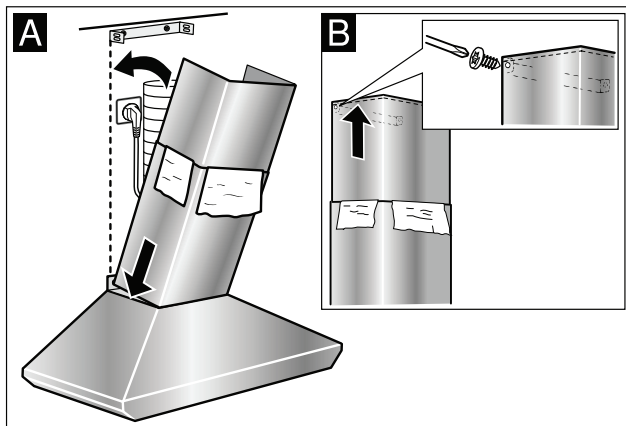

30" Pyramid Canopy Chimney Hood

800 Series – Black Stainless Steel HCP80641UC

BOSCH
Invented for life

Installation Details

- A Lower flue duct
- B Upper flue duct

- A Ducted operation:
Min. / Max. 24 9/16" (624 mm) / 38 7/8" (985 mm)
- Recirculation mode:
Min. / Max. 28 1/4" (716 mm) / 42 9/16" (1081 mm)

measurements in inches (mm)

For help and assistance with Bosch accessories please visit: www.bosch-eshop.com/eshop/bosch/us or call 1-800-944-2904 Mon-Fri 5am to 6pm PST Sat 6am to 3pm PST

Notes: All height, width and depth dimensions are shown in inches. BSH reserves the absolute and unrestricted right to change product materials and specifications, at any time, without notice. Consult the product's installation instructions for final dimensional data and other details prior to making cutout. Applicable product warranty can be found in accompanying product literature or you may contact your account manager for further details.