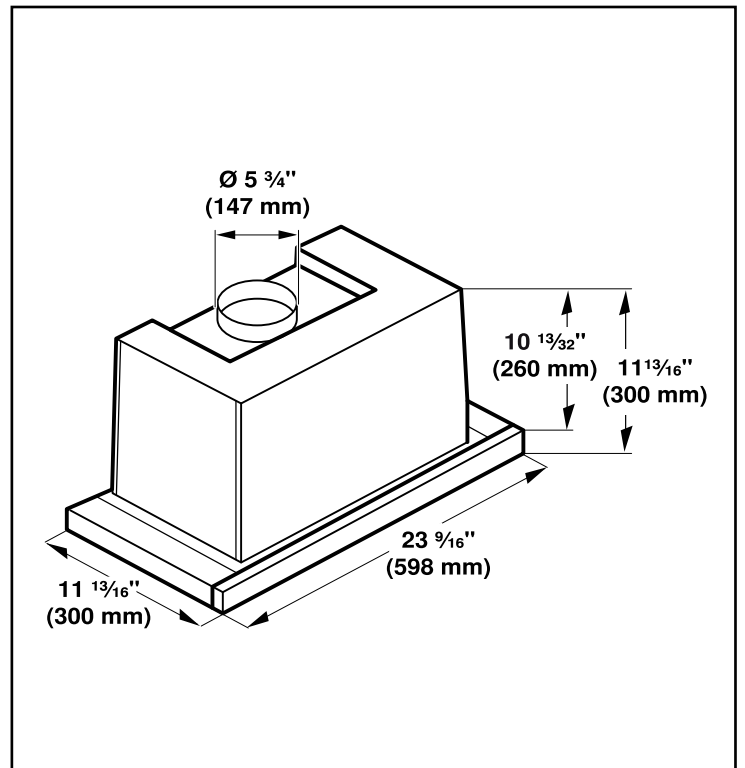

Technical Details

Volts (V)	120 V
Frequency (Hz)	60 Hz
Plug type	120V-3 Prong
Power cord length (in.)	45 1/2"

Dimensions & Weight

Overall appliance dimensions (width of canopy included) (HxWxD) (in.)	11 13/16" x 23 9/16" x 11 13/16"
Required distance above cooktop/range cooking surface	24" Electric / 30" Gas
Diameter of air duct (in.) top	6"
Net weight (lbs)	24 lbs

24" Pull-Out Hood

Benchmark™ Series - Stainless Steel HUI54451UC

Installation Details

For help and assistance with Bosch accessories please call 1-800-944-2904 Mon-Fri 8am to 6pm EST

Notes: All height, width and depth dimensions are shown in inches. Please refer to installation instructions prior to making cutout. BSH reserves the absolute and unrestricted right to change product materials and specifications, at any time, without notice. Consult the product's installation instructions for final dimensional data and other details. Applicable product warranty can be found in accompanying product literature or you may contact your account manager for further details.