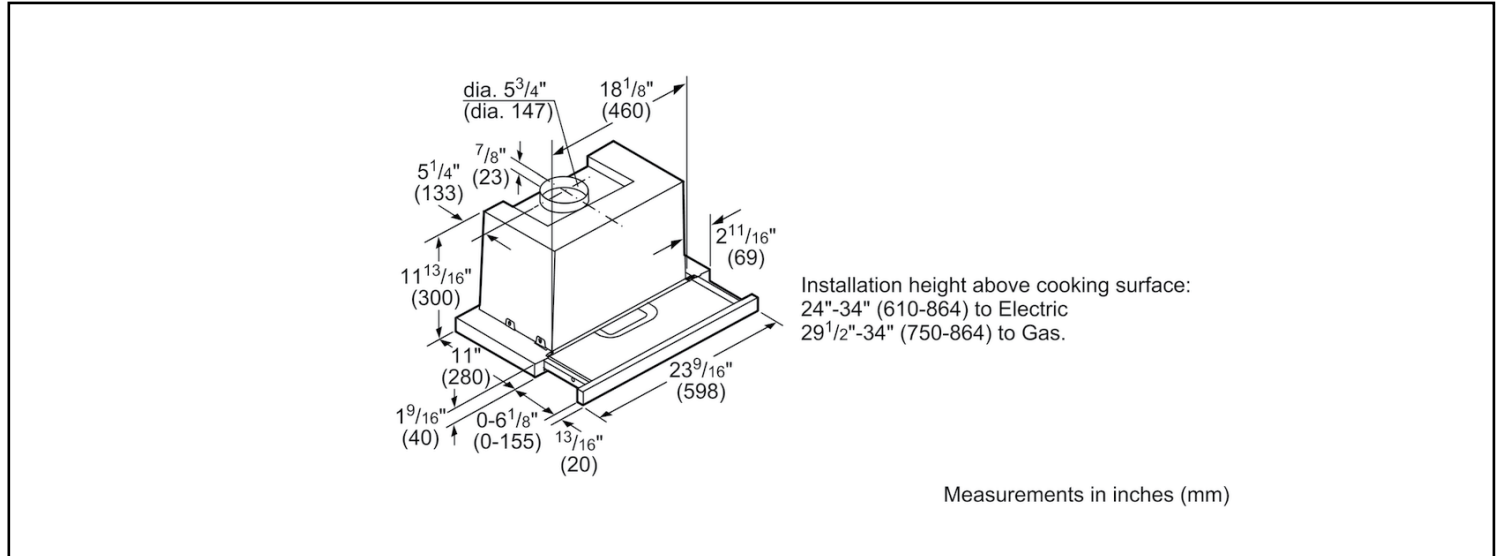

24" Pull-Out Hood

Benchmark™ Series - Stainless Steel HUI54451UC

Installation Details

For help and assistance with Bosch accessories please call 1-800-944-2904 Mon-Fri 8am to 6pm EST

Notes: All height, width and depth dimensions are shown in inches. Please refer to installation instructions prior to making cutout. BSH reserves the absolute and unrestricted right to change product materials and specifications, at any time, without notice. Consult the product's installation instructions for final dimensional data and other details. Applicable product warranty can be found in accompanying product literature or you may contact your account manager for further details.

Warranties: Bosch warrants that the Product is free from defects in materials and workmanship for a period of three hundred and sixty-five (365) days from the date of purchase. The foregoing timeline begins to run upon the date of purchase, and shall not be stalled, tolled, extended, or suspended, for any reason whatsoever. This Product is also warranted to be free from cosmetic defects in material and workmanship (such as scratches of stainless steel, paint/porcelain blemishes, chip, dents, or other damage to the finish of the Product) for a period of thirty (30) days from the date of purchase or closing date for new construction. This cosmetic warranty excludes slight colour variations due to inherent differences in painted and porcelain parts, as well as differences caused by kitchen lighting, product location, or other similar factors. This cosmetic warranty specifically excludes any display, floor, "As Is", or "B" stock appliances.

For more information on our entire line of products, go to www.bosch-home.ca or call 1-800-944-2904

© 2014 BSH Home Appliances Canada. All rights reserved. Bosch is a registered trademark of Robert Bosch GmbH.