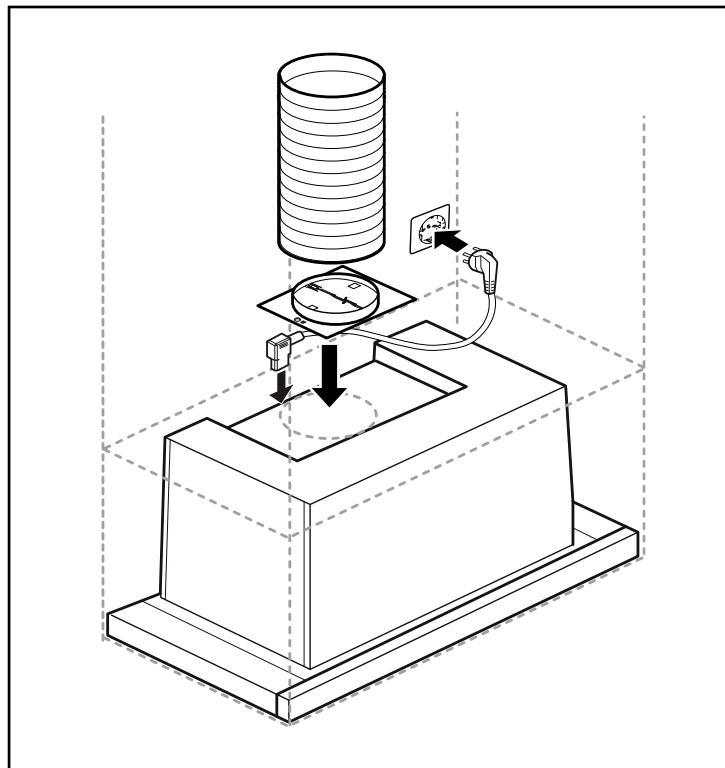

24" Pull-Out Hood

Benchmark™ Series - Stainless Steel HUI54451UC

Installation Details

For help and assistance with Bosch accessories please call 1-800-944-2904 Mon-Fri 8am to 6pm EST

Notes: All height, width and depth dimensions are shown in inches. Please refer to installation instructions prior to making cutout. BSH reserves the absolute and unrestricted right to change product materials and specifications, at any time, without notice. Consult the product's installation instructions for final dimensional data and other details. Applicable product warranty can be found in accompanying product literature or you may contact your account manager for further details.