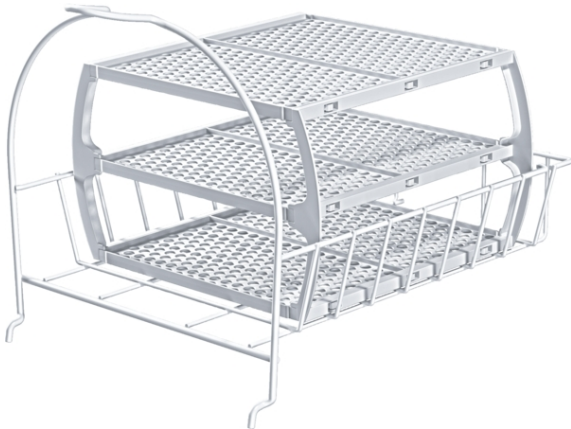

Optional accessories

**Pedestal with Pull-Out Drawer
Stacking kit with Pull out tray
„Gentle drying of wool, sports shoes and
soft toys in combination with normal
variable warm time programme.“
Pedestal with drawer for 24” Compact
Washer
24” Compact Dryer
WMZ20600**

Technical Data

Product group :	Accessory
Brand :	Bosch
SKU :	WMZ20600
Internal article number :	000000000011006122
EAN code :	4242002816814
Net weight (lbs) :	2
Gross weight (lbs) :	4
Standard number of units per pallet :	70
UPC code :	825225918431
Name of product image :	MCSA00740112_WMZ20600- WMZ20600_def.jpg