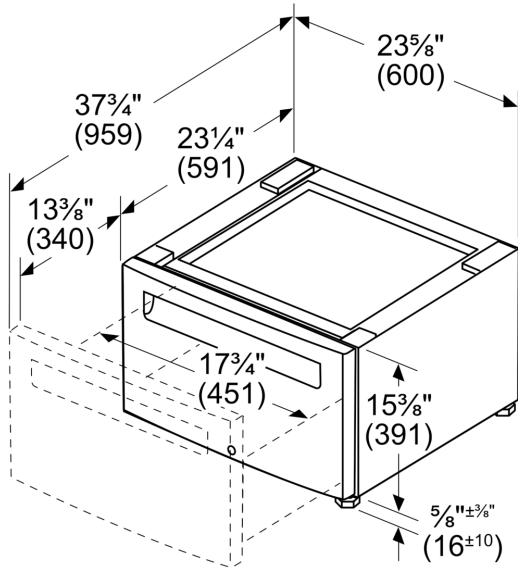

**Laundry Accessory
WMZPW20W**

**To Raise Washer Height and For
Additional Storage, Washer Can Be
Installed on Pedestal-with-Drawer
Accessory (Washer Meets ADA
Requirements on Pedestal)**

Laundry Accessory WMZPW20W

measurements in inches (mm)

measurements in inch

measurements in mm