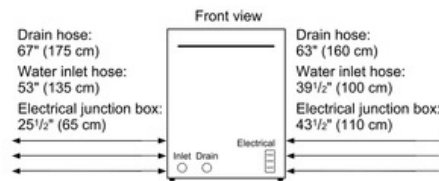

Technical Data

Adjustable upper rack :	No
Upper rack cup shelf :	2
3rd Rack :	None
Silverware Basket :	Standard
Optional accessories :	SGZ1010UC, SMZ4000UC, SMZ5000, SMZ5002UC, SMZPC002UC
UPC code :	825225907343
Variant color :	White
Panel ready :	No
Alternative colors available :	SHE33T55UC, SHE33T56UC
Silence level (dBA) :	48
Watts (W) :	1300
Current (A) :	12
Volts (V) :	120
Frequency (Hz) :	60
Energy Consumption (kWh/yr) :	269
Energy Star® qualified :	Yes
Plug type :	fixed connection
Required cutout size (HxWxD) (in) :	33 7/8 " x 23 5/8 " x 24 "
Required cutout size (HxWxD) (mm) :	860-890 x 600 x 610
Overall appliance dimensions (HxWxD) (in) :	33 7/8 " x 23 9/16 " x 23 3/4 "
Power cord length (in) :	43 1/2"
Power cord length (cm) :	110
Length outlet hose (in) :	67 "
Length outlet hose (cm) :	175.0
Length inlet hose (in) :	53"
Length inlet hose (cm) :	135
Product packaging dimensions (HxWxD) (in) :	35 3/4" x 26" x 29 5/16"
Tub material :	Stainless steel
Tub type :	TallTub
ADA Compliant :	No
Number of place settings :	15

Design

- 15 Place Setting Capacity
- LED Remaining Time Display
- Full Size Stainless Steel Tall Tub Installs Perfectly Flush
- Long Silverware Basket

Performance

- 4 Wash Cycles and 2 Options
- Load Size Sensor Automates Wash Temperature
- Sanitize Option Eliminates Bacteria and Enhances Drying Results
- Detergent Tray Optimizes Detergent Dissolving

Efficiency

- 279 kwh/yr - Energy Star®

Convenience

- 24 H Delay Start Timer
- AquaStop® Leak Protection Works 24/7
- Self-Latching Door
- Variable Spray Pressure

Dishwashers

24" Recessed Handle Dishwasher 300 Series- White SHE33T52UC

measurements in inches (mm)

All connections are at the rear of the appliance.
Extension for drain hose available as accessory.
Power cord for connection to electrical outlet (3-prong plug) available as accessory.