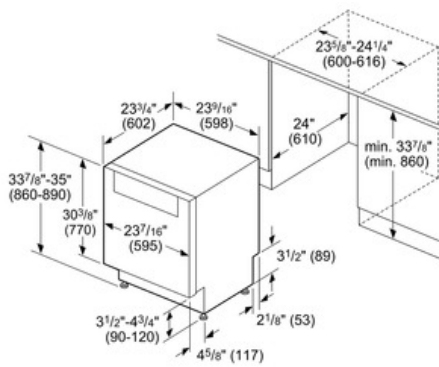

Technical Data

Adjustable upper rack :	No
Upper rack cup shelf :	2
3rd Rack :	None
Silverware Basket :	Standard
Optional accessories :	SGZ1010UC, SMZ4000UC, SMZ5000, SMZ5002UC, SMZPC002UC
UPC code :	825225907343
Variant color :	White
Panel ready :	No
Alternative colors available :	SHE33T55UC, SHE33T56UC
Silence level (dBA) :	48
Watts (W) :	1300
Current (A) :	12
Volts (V) :	120
Frequency (Hz) :	60
Energy Consumption (kWh/yr) :	269
Energy Star® qualified :	Yes
Plug type :	fixed connection
Required cutout size (HxWxD) (in) :	33 7/8 " x 23 5/8 " x 24 "
Required cutout size (HxWxD) (mm) :	860-890 x 600 x 610
Overall appliance dimensions (HxWxD) (in) :	33 7/8 " x 23 9/16 " x 23 3/4 "
Power cord length (in) :	43 1/2"
Power cord length (cm) :	110
Length outlet hose (in) :	67 "
Length outlet hose (cm) :	175.0
Length inlet hose (in) :	53"
Length inlet hose (cm) :	135
Product packaging dimensions (HxWxD) (in) :	35 3/4" x 26" x 29 5/16"
Tub material :	Stainless steel
Tub type :	TallTub
ADA Compliant :	No
Number of place settings :	15

measurements in inches (mm)

All connections are at the rear of the appliance.
Extension for drain hose available as accessory.
Power cord for connection to electrical outlet (3-prong plug) available as accessory.