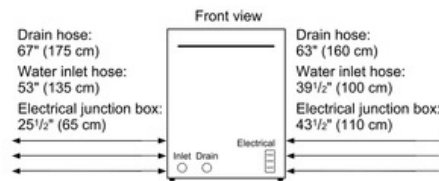

### 24" Recessed Handle Dishwasher 300 Series- Stainless steel SHE33T55UC

measurements in inches (mm)

All connections are at the rear of the appliance.  
Extension for drain hose available as accessory.  
Power cord for connection to electrical outlet (3-prong plug) available as accessory.