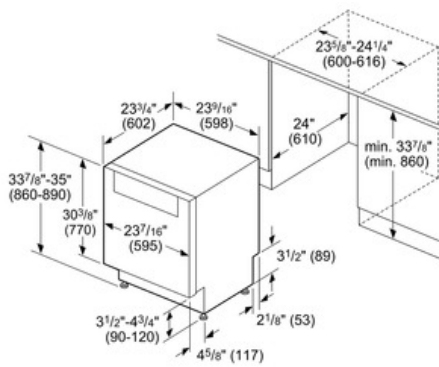

### 24" Recessed Handle Dishwasher 300 Series- Stainless steel SHE33T55UC

measurements in inches (mm)

All connections are at the rear of the appliance.  
Extension for drain hose available as accessory.  
Power cord for connection to electrical outlet (3-prong plug) available as accessory.