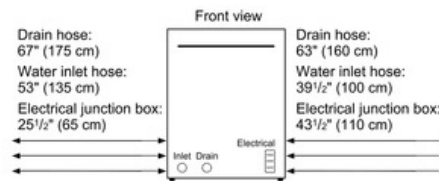

### 24" Recessed Handle Dishwasher 300 Series- Black SHE33T56UC

measurements in inches (mm)

All connections are at the rear of the appliance.  
Extension for drain hose available as accessory.  
Power cord for connection to electrical outlet (3-prong plug) available as accessory.