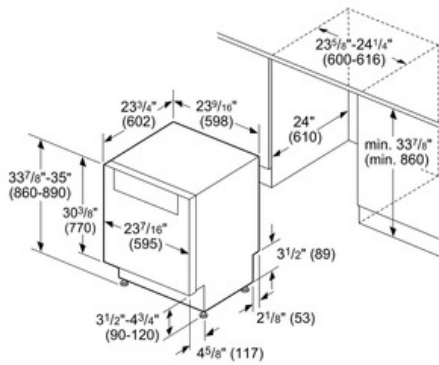

### 24" Recessed Handle Dishwasher 300 Series- Black SHE33T56UC

measurements in inches (mm)

All connections are at the rear of the appliance.  
Extension for drain hose available as accessory.  
Power cord for connection to electrical outlet (3-prong plug) available as accessory.