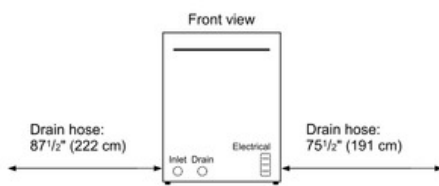

Technical Data

Adjustable upper rack :	Rackmatic
Upper rack cup shelf :	2
3rd Rack :	None
Silverware Basket :	Standard
Optional accessories :	SGZ1010UC, SGZ1052UC, SGZPC001UC, SMZ4000UC, SMZ5002UC
UPC code :	825225917755
Variant color :	White
Panel ready :	No
Silence level (dBA) :	48
Watts (W) :	1300
Current (A) :	12
Volts (V) :	120
Frequency (Hz) :	60
Energy Consumption (kWh/yr) :	269
Energy Star® qualified :	Yes
Plug type :	fixed connection
Required cutout size (HxWxD) (in) :	33 7/8 " x 24 " x 24 "
Required cutout size (HxWxD) (mm) :	860-890 x 600 x 610
Overall appliance dimensions (HxWxD) (in) :	33 7/8 " x 23 9/16 " x 22 9/16 "
Length outlet hose (in) :	90 1/2 "
Length outlet hose (cm) :	230.0
Product packaging dimensions (HxWxD) (in) :	35 7/8" x 26 7/8" x 26"
Tub material :	Plastic
Tub type :	TallTub
ADA Compliant :	No
Number of place settings :	14

Efficiency

- 269 kwh/yr - Energy Star®

Convenience

- 24/7 Overflow Protection System®
- 24 H Delay Start Timer
- Self-Latching Door

Dishwashers

24" Recessed Handle Dishwasher Ascenta- White SHE4AV52UC

The electrical junction box and water inlet are at the front of the appliance, the drain at the rear.