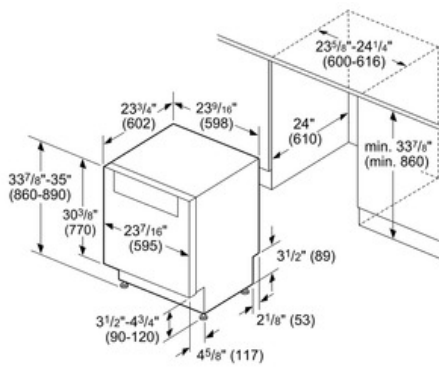

Technical Data

Adjustable upper rack :	Single
Upper rack cup shelf :	2
3rd Rack :	None
Silverware Basket :	Standard
Optional accessories :	SGZ1010UC, SMZ4000UC, SMZ5000, SMZ5002UC, SMZPC002UC
UPC code :	825225904458
Variant color :	Stainless steel
Panel ready :	No
Alternative colors available :	SHE53T52UC, SHE53T56UC
Silence level (dBA) :	46
Watts (W) :	1300
Current (A) :	12
Volts (V) :	120
Frequency (Hz) :	60
Energy Consumption (kWh/yr) :	259
Energy Star® qualified :	Yes
Plug type :	fixed connection
Required cutout size (HxWxD) (in) :	33 7/8 " x 23 5/8 " x 24 "
Required cutout size (HxWxD) (mm) :	860-890 x 600 x 610
Overall appliance dimensions (HxWxD) (in) :	33 7/8 " x 23 9/16 " x 23 3/4 "
Power cord length (in) :	43 1/2"
Power cord length (cm) :	110
Length outlet hose (in) :	67 "
Length outlet hose (cm) :	175.0
Length inlet hose (in) :	53"
Length inlet hose (cm) :	135
Product packaging dimensions (HxWxD) (in) :	35 3/4" x 26" x 29 5/16"
Tub material :	Stainless steel
Tub type :	TallTub
ADA Compliant :	No
Number of place settings :	15

measurements in inches (mm)

All connections are at the rear of the appliance.
Extension for drain hose available as accessory.
Power cord for connection to electrical outlet (3-prong plug) available as accessory.