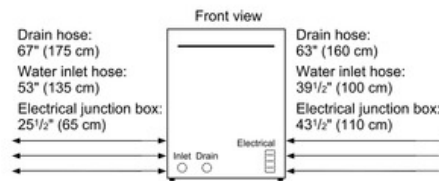

Technical Data

Adjustable upper rack :	Single
Upper rack cup shelf :	2
3rd Rack :	None
Silverware Basket :	Standard
Optional accessories :	SGZ1010UC, SMZ4000UC, SMZ5000, SMZ5002UC, SMZPC002UC
UPC code :	825225904458
Variant color :	Stainless steel
Panel ready :	No
Alternative colors available :	SHE53T52UC, SHE53T56UC
Silence level (dBA) :	46
Watts (W) :	1300
Current (A) :	12
Volts (V) :	120
Frequency (Hz) :	60
Energy Consumption (kWh/yr) :	259
Energy Star® qualified :	Yes
Plug type :	fixed connection
Required cutout size (HxWxD) (in) :	33 7/8 " x 23 5/8 " x 24 "
Required cutout size (HxWxD) (mm) :	860-890 x 600 x 610
Overall appliance dimensions (HxWxD) (in) :	33 7/8 " x 23 9/16 " x 23 3/4 "
Power cord length (in) :	43 1/2"
Power cord length (cm) :	110
Length outlet hose (in) :	67 "
Length outlet hose (cm) :	175.0
Length inlet hose (in) :	53"
Length inlet hose (cm) :	135
Product packaging dimensions (HxWxD) (in) :	35 3/4" x 26" x 29 5/16"
Tub material :	Stainless steel
Tub type :	TallTub
ADA Compliant :	No
Number of place settings :	15

Design

- Full Size Stainless Steel Tall Tub Installs Perfectly Flush
- 15 Place Setting Capacity
- LED Remaining Time Display
- Manual Height Adjustment for Upper Rack

Performance

- 46 dBA- Quietest Dishwasher Brand.
- 4 Programs and 4 Options
- Detergent Tray Optimizes Detergent Dissolving
- Load Size Sensor Automates Wash Temperature
- Sanitize Option Eliminates Bacteria and Enhances Drying Results
- ExtraShine™ Option Enhances Shine and Drying Results of your Dishes

measurements in inches (mm)

All connections are at the rear of the appliance.
Extension for drain hose available as accessory.
Power cord for connection to electrical outlet (3-prong plug) available as accessory.