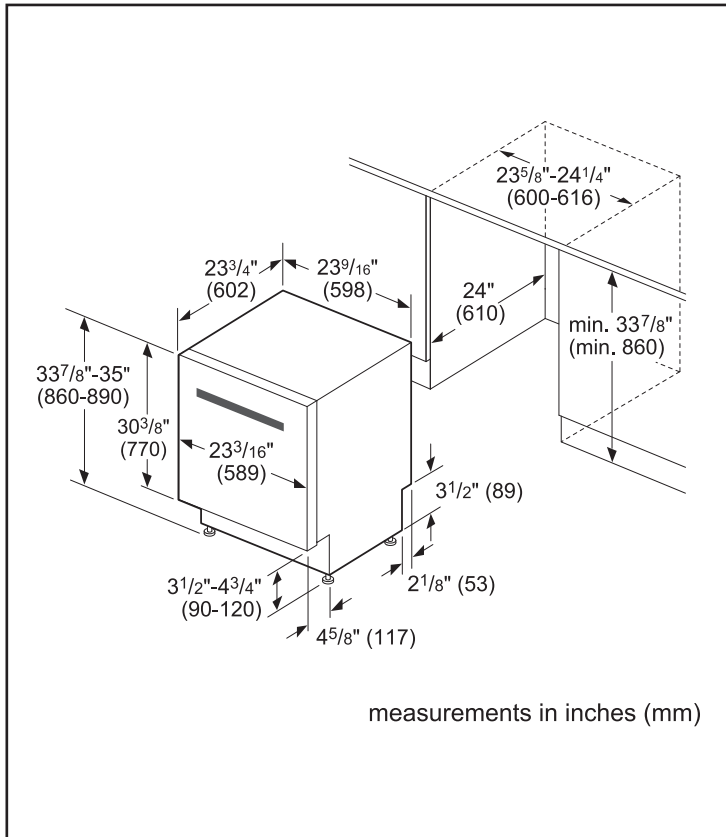

24" Recessed Handle Dishwasher

800 Series DLX – Stainless Steel SHE878WD5N

Installation Details

For help and assistance with Bosch accessories please visit: www.bosch-eshop.com/eshop/bosch/us or call 1-800-944-2904 Mon-Fri 5am to 6pm PST Sat 6am to 3pm PST

Notes: All height, width and depth dimensions are shown in inches. BSH reserves the absolute and unrestricted right to change product materials and specifications, at any time, without notice. Consult the product's installation instructions for final dimensional data and other details prior to making cutout. Applicable product warranty can be found in accompanying product literature or you may contact your account manager for further details.

Warranties: Bosch warrants that the Product is free from defects in materials and workmanship for a period of three hundred and sixty-five (365) days from the date of purchase. The foregoing timeline begins to run upon the date of purchase, and shall not be stalled, tolled, extended, or suspended, for any reason whatsoever. This Product is also warranted to be free from cosmetic defects in material and workmanship (such as scratches of stainless steel, paint/porcelain blemishes, chip, dents, or other damage) to the finish of the Product, for a period of thirty (30) days from the date of purchase or closing date for new construction. This cosmetic warranty excludes slight color variations due to inherent differences in painted and porcelain parts, as well as differences caused by kitchen lighting, product location, or other similar factors. This cosmetic warranty specifically excludes any display, floor, "As Is", or "B" stock appliances.

For more information on our entire line of products, go to www.bosch-home.com/us or call 1-800-944-2904

© BSH Home Appliances Corporation. All rights reserved. Bosch is a registered trademark of Robert Bosch GmbH.