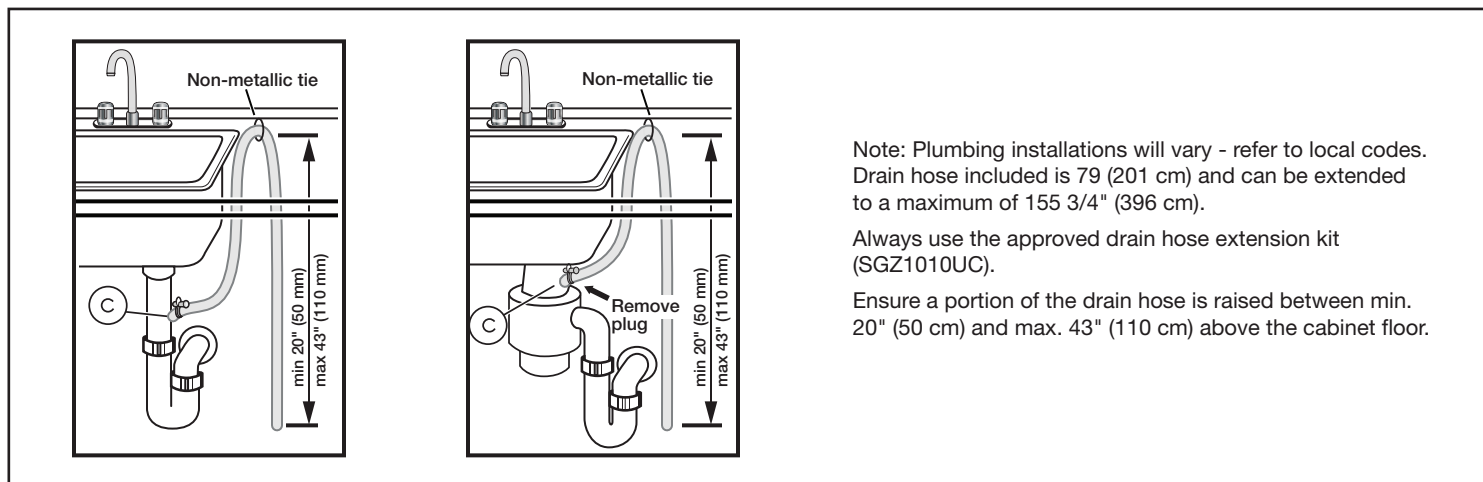

24" Recessed Handle Dishwasher

800 Series DLX – Stainless Steel SHE878WD5N

BOSCH

Invented for life

Installation Details

For help and assistance with Bosch accessories please visit: www.bosch-eshop.com/eshop/bosch/us or call 1-800-944-2904 Mon-Fri 5am to 6pm PST Sat 6am to 3pm PST

Notes: All height, width and depth dimensions are shown in inches. BSH reserves the absolute and unrestricted right to change product materials and specifications, at any time, without notice. Consult the product's installation instructions for final dimensional data and other details prior to making cutout. Applicable product warranty can be found in accompanying product literature or you may contact your account manager for further details.

Warranties: Bosch warrants that the Product is free from defects in materials and workmanship for a period of three hundred and sixty-five (365) days from the date of purchase. The foregoing timeline begins to run upon the date of purchase, and shall not be stalled, tolled, extended, or suspended, for any reason whatsoever. This Product is also warranted to be free from cosmetic defects in material and workmanship (such as scratches of stainless steel, paint/porcelain blemishes, chip, dents, or other damage) to the finish of the Product, for a period of thirty (30) days from the date of purchase or closing date for new construction. This cosmetic warranty excludes slight color variations due to inherent differences in painted and porcelain parts, as well as differences caused by kitchen lighting, product location, or other similar factors. This cosmetic warranty specifically excludes any display, floor, "As Is", or "B" stock appliances.

For more information on our entire line of products, go to www.bosch-home.com/us or call 1-800-944-2904

© BSH Home Appliances Corporation. All rights reserved. Bosch is a registered trademark of Robert Bosch GmbH.

05/17