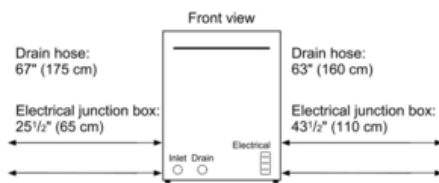

Dishwashers

24" Flush Handle Dishwasher 800 Series- Black SHPM78W56N

All connections are at the rear of the appliance.
Extension for drain hose available as accessory.
Power cord for connection to electrical outlet (3-prong plug)
available as accessory.