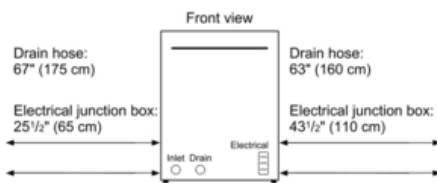

Dishwashers

24" Scoop Handle Dishwasher 300 Series- White SHSM63W52N

All connections are at the rear of the appliance.
Extension for drain hose available as accessory.
Power cord for connection to electrical outlet (3-prong plug)
available as accessory.