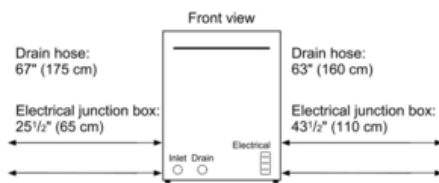

Dishwashers

24" Panel Ready Dishwasher 300 Series SHVM63W53N

All connections are at the rear of the appliance.
Extension for drain hose available as accessory.
Power cord for connection to electrical outlet (3-prong plug)
available as accessory.