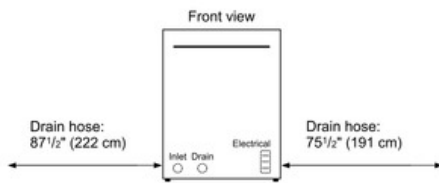

Technical Data

Upper Rack :	300
Adjustable upper rack :	Single
Upper rack cup shelf :	3
Lower Rack :	300
3rd Rack :	None
Silverware Basket :	Standard
Accessories Parts :	no
Optional accessories :	SGZ1010UC, SGZ1052UC, SGZPC001UC, SMZ4000UC, SMZ5002UC
UPC code :	825225898931
Variant color :	White
Panel ready :	No
Alternative colors available :	SHX3AR75UC, SHX3AR76UC
Silence level (dBA) :	50
Watts (W) :	1400
Current (A) :	12
Volts (V) :	120
Frequency (Hz) :	60
Energy Consumption (kWh/yr) :	269
Energy Star® qualified :	Yes
Plug type :	fixed connection
Required cutout size (HxWxD) (in) :	33 7/8 " x 23 5/8 " x 24 "
Required cutout size (HxWxD) (mm) :	860-890 x 600 x 610
Overall appliance dimensions (HxWxD) (in) :	33 7/8 " x 23 9/16 " x 23 3/4 "
Length outlet hose (in) :	90 1/2 "
Length outlet hose (cm) :	230.0
Product packaging dimensions (HxWxD) (in) :	35 7/8" x 26 7/8" x 26"
Tub material :	Plastic
Tub type :	TallTub
ADA Compliant :	No
Number of place settings :	14

Capacity

- 14 Place Setting Capacity
- 300 Series Racks
- Manual Height Adjustment for Upper Rack
- Long Silverware Basket

Dishwashers

24" Bar Handle Dishwasher Ascenta- White SHX3AR72UC

The electrical junction box and water inlet are at the front of the appliance, the drain at the rear.