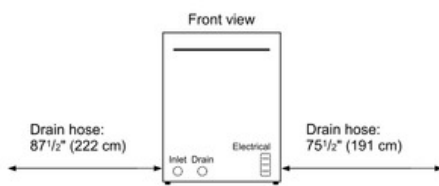

Technical Data

Upper Rack :	300
Adjustable upper rack :	Single
Upper rack cup shelf :	3
Lower Rack :	300
3rd Rack :	None
Silverware Basket :	Standard
Accessories Parts :	no
Optional accessories :	SGZ1010UC, SGZ1052UC, SGZPC001UC, SMZ4000UC, SMZ5002UC
UPC code :	825225899211
Variant color :	Black
Panel ready :	No
Alternative colors available :	SHX3AR72UC, SHX3AR75UC
Silence level (dBA) :	50
Watts (W) :	1400
Current (A) :	12
Volts (V) :	120
Frequency (Hz) :	60
Energy Consumption (kWh/yr) :	269
Energy Star® qualified :	Yes
Plug type :	fixed connection
Required cutout size (HxWxD) (in) :	33 7/8 " x 23 5/8 " x 24 "
Required cutout size (HxWxD) (mm) :	860-890 x 600 x 610
Overall appliance dimensions (HxWxD) (in) :	33 7/8 " x 23 9/16 " x 23 3/4 "
Length outlet hose (in) :	90 1/2 "
Length outlet hose (cm) :	230.0
Product packaging dimensions (HxWxD) (in) :	35 7/8" x 26 7/8" x 26"
Tub material :	Plastic
Tub type :	TallTub
ADA Compliant :	No
Number of place settings :	14

Capacity

- 14 Place Setting Capacity
- 300 Series Racks
- Manual Height Adjustment for Upper Rack
- Long Silverware Basket

Dishwashers

24" Bar Handle Dishwasher Ascenta- Black SHX3AR76UC

The electrical junction box and water inlet are at the front of the appliance, the drain at the rear.