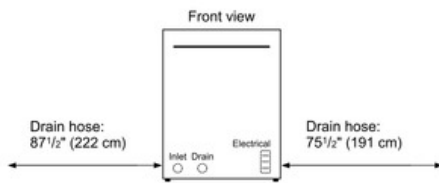

Dishwashers

24" Bar Handle Dishwasher Ascenta- Stainless steel SHX5AV55UC

The electrical junction box and water inlet are at the front of the appliance, the drain at the rear.