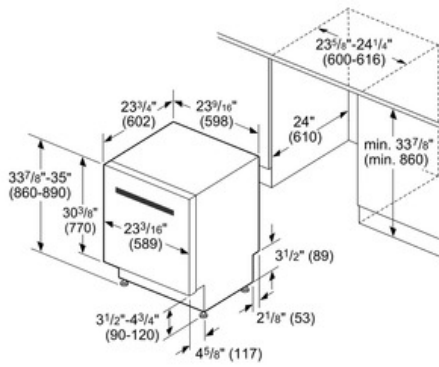

Dishwashers

24" Bar Handle Dishwasher 800 Series- White SHX68T52UC

measurements in inches (mm)

All connections are at the rear of the appliance.
Extension for drain hose available as accessory.
Power cord for connection to electrical outlet (3-prong plug) available as accessory.