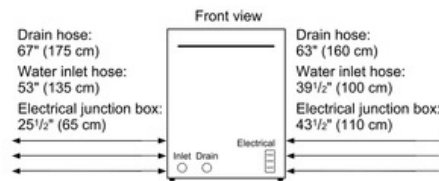

Technical Data

Adjustable upper rack :	Rackmatic 3-stage
Upper rack cup shelf :	2
3rd Rack :	3rd Rack 1.0
Silverware Basket :	Standard
Accessories Parts :	3 small item clips, bottle holder metal
Optional accessories :	SGZ1010UC, SMZ4000UC, SMZ5000, SMZ5002UC, SMZPC002UC
UPC code :	825225904991
Variant color :	White
Panel ready :	No
Alternative colors available :	SHX68T55UC, SHX68T56UC
Silence level (dBA) :	44
Watts (W) :	1300
Current (A) :	12
Volts (V) :	120
Frequency (Hz) :	60
Energy Consumption (kWh/yr) :	259
Energy Star® qualified :	Yes
Plug type :	fixed connection
Required cutout size (HxWxD) (in) :	33 7/8 " x 23 5/8 " x 24 "
Required cutout size (HxWxD) (mm) :	860-890 x 600 x 610
Overall appliance dimensions (HxWxD) (in) :	33 7/8 " x 23 9/16 " x 23 3/4 "
Power cord length (in) :	43 1/2"
Power cord length (cm) :	110
Length outlet hose (in) :	67 "
Length outlet hose (cm) :	175.0
Length inlet hose (in) :	53"
Length inlet hose (cm) :	135
Product packaging dimensions (HxWxD) (in) :	35 3/4" x 26" x 29 5/16"
Tub material :	Stainless steel
Tub type :	TallTub
ADA Compliant :	No
Number of place settings :	15

Design

- Full Size Stainless Steel Tall Tub Installs Perfectly Flush
- 3rd Rack for Additional Loading Capacity
- 16 Place Setting Capacity
- LED Remaining Time Display
- Touch Control Technology
- RackMatic® on Upper Rack - 3 Height Adjustments and Up to 9 Possible Rack Positions

Dishwashers

24" Bar Handle Dishwasher 800 Series- White SHX68T52UC

measurements in inches (mm)

All connections are at the rear of the appliance.
Extension for drain hose available as accessory.
Power cord for connection to electrical outlet (3-prong plug) available as accessory.