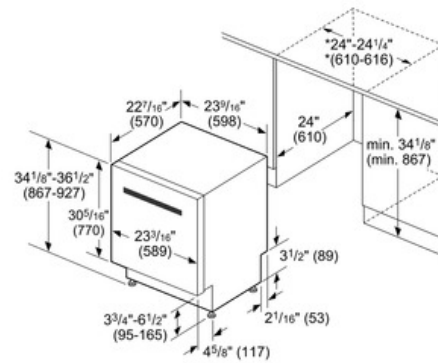

Dishwashers

24" Bar Handle Dishwasher Benchmark Series- Stainless steel SHX9PT75UC

All connections are at the rear of the appliance.
Extension for drain hose available as accessory.
Power cord for connection to electrical outlet (3-prong plug) available as accessory.

*23 5/8" (600) without decor strips

measurements in inches (mm)