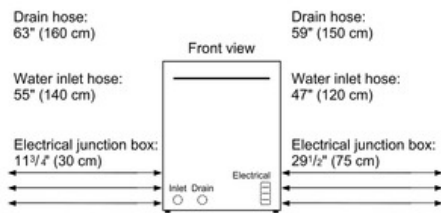

Technical Data

Upper Rack :	high
Adjustable upper rack :	Rackmatic 3-stage
Upper rack cup shelf :	2
Lower Rack :	high
Lower rack cup shelf :	2
3rd Rack :	3rd Rack 2.0
Silverware Basket :	Standard
Accessories Parts :	6 small item clips, baking-sheet spray head grey, bottle holder metal
Optional accessories :	SGZ1010UC, SGZ9091UC, SMZ5000, SMZ5002UC, SMZPC002UC
UPC code :	825225907732
Variant color :	Stainless steel
Panel ready :	No
Silence level (dBA) :	38
Watts (W) :	1300
Current (A) :	12
Volts (V) :	120
Frequency (Hz) :	60
Energy Consumption (kWh/yr) :	239
Energy Star® qualified :	Yes
Plug type :	120V-3 prong
Required cutout size (HxWxD) (in) :	34 1/8 " x 24 " x 24 "
Required cutout size (HxWxD) (mm) :	867-927 x 610 x 610
Overall appliance dimensions (HxWxD) (in) :	34 1/8 " x 23 9/16 " x 22 7/16 "
Power cord length (in) :	63"
Power cord length (cm) :	175
Length outlet hose (in) :	63 "
Length outlet hose (cm) :	190.0
Length inlet hose (in) :	55"
Length inlet hose (cm) :	165
Product packaging dimensions (HxWxD) (in) :	36 13/16" x 26" x 28"
Tub material :	Stainless steel
Tub type :	TallTub
ADA Compliant :	No
Number of place settings :	15

Dishwashers

24" Bar Handle Dishwasher Benchmark Series- Stainless steel SHX9PT75UC

All connections are at the rear of the appliance.
Extension for drain hose available as accessory.
Power cord for connection to electrical outlet (3-prong plug) available as accessory.

*23 5/8" (600) without decor strips

measurements in inches (mm)