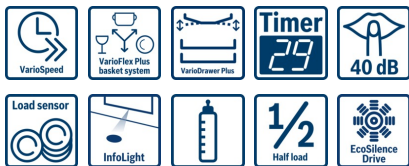

Dishwashers

24" Bar Handle Dishwasher Benchmark Series- Stainless steel SHX9PT75UC

The quietest dishwasher in North America.

- **38 dBA:** Quietest dishwasher brand.
- A flexible 3rd rack with folding tines adds 30% more loading capacity.
- A clean white light illuminates the interior when the door is open.
- Water softener ensures optimally spot-free and shiny dishes.
- AquaStop® Plus 4-Part leak protection prevents water damage 24/7.

Technical Data

Upper Rack :	high
Adjustable upper rack :	Rackmatic 3-stage
Upper rack cup shelf :	2
Lower Rack :	high
Lower rack cup shelf :	2
3rd Rack :	3rd Rack 2.0
Silverware Basket :	Standard
Accessories Parts :	6 small item clips, baking-sheet spray head grey, bottle holder metal
Optional accessories :	SGZ1010UC, SGZ9091UC, SMZ5000, SMZ5002UC, SMZPC002UC
UPC code :	825225907732
Variant color :	Stainless steel
Panel ready :	No
Silence level (dBA) :	38
Watts (W) :	1300
Current (A) :	12
Volts (V) :	120
Frequency (Hz) :	60
Energy Consumption (kWh/yr) :	239
Energy Star® qualified :	Yes
Plug type :	120V-3 prong
Required cutout size (HxWxD) (in) :	34 1/8 " x 24 " x 24 "
Required cutout size (HxWxD) (mm) :	867-927 x 610 x 610
Overall appliance dimensions (HxWxD) (in) :	34 1/8 " x 23 9/16 " x 22 7/16 "
Power cord length (in) :	63"
Power cord length (cm) :	175
Length outlet hose (in) :	63 "
Length outlet hose (cm) :	190.0
Length inlet hose (in) :	55"
Length inlet hose (cm) :	165
Product packaging dimensions (HxWxD) (in) :	36 13/16" x 26" x 28"
Tub material :	Stainless steel
Tub type :	TallTub
ADA Compliant :	No
Number of place settings :	15

Optional accessories

- SGZ1010UC : Drain hose extension kit
- SGZ9091UC : finish salt for dishwashers
- SMZ5000 : Dishwashing aid set
- SMZ5002UC : Silverware box
- SMZPC002UC : Powercord with cold plug