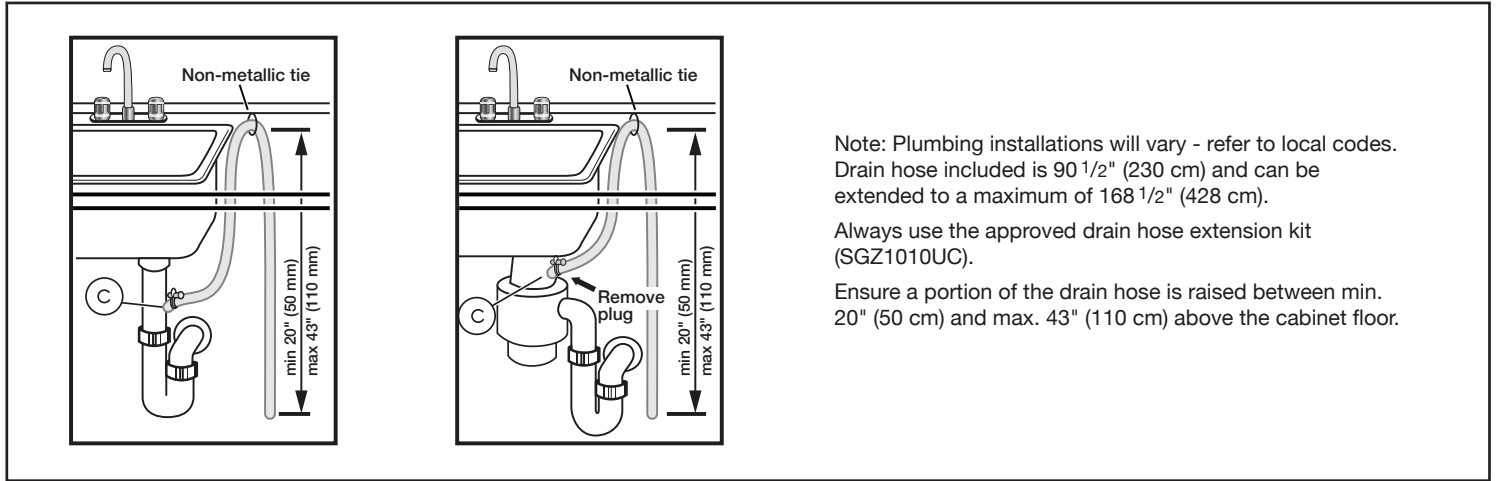

Notes: All height, width and depth dimensions are shown in inches. BSH reserves the absolute and unrestricted right to change product materials and specifications, at any time, without notice. Consult the product's installation instructions for final dimensional data and other details prior to making cutout.

24" Bar Handle Dishwasher

100 Series – White SHXM4AY52N

BOSCH

Invented for life

Installation Details

Accessories: To purchase Bosch accessories, cleaners & parts please visit www.bosch-home.com/us/store or call 1-800-944-2904 (Mon to Fri 5 am to 6 pm PST, Sat 6 am to 3 pm PST).