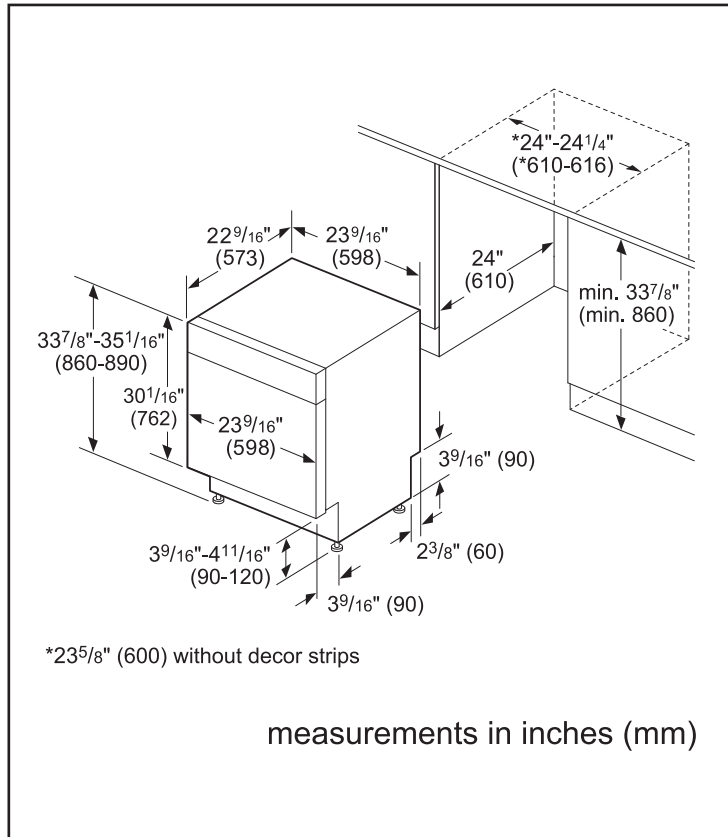

24" Bar Handle Dishwasher

100 Series – Stainless Steel SHXM4AY55N

Installation Details

Accessories: To purchase Bosch accessories, cleaners & parts please visit www.bosch-home.com/us/store or call 1-800-944-2904 (Mon to Fri 5 am to 6 pm PST, Sat 6 am to 3 pm PST).

Notes: All height, width and depth dimensions are shown in inches. BSH reserves the absolute and unrestricted right to change product materials and specifications, at any time, without notice. Consult the product's installation instructions for final dimensional data and other details prior to making cutout.

Warranties: Please see Use & Care manual or Bosch website for statement of limited warranty.

For more information on our entire line of products, go to www.bosch-home.com/us or call 1-800-944-2904

© BSH Home Appliances Corporation. All rights reserved. Bosch is a registered trademark of Robert Bosch GmbH.