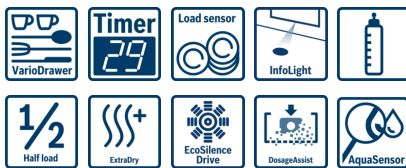

Dishwashers

24" Bar Handle Dishwasher 300 Series- Stainless steel SHXM63WS5N

The 3rd rack provides the perfect space for silverware and large utensils while its V shape leaves room below for taller items.

- **44 dBA:** Quietest dishwasher brand.
- A 3rd rack adds versatility and offers 30% more loading capacity.
- FlexSpace™ Tines fold back to fit your larger pots & pans.
- Water softener ensures optimally spot-free and shiny dishes.
- Speed60® gets your dishes from dirty to dry in about an hour.

Technical Data

Upper Rack :	500
Adjustable upper rack :	Rackmatic 3-stage
Upper rack cup shelf :	2
Lower Rack :	500
3rd Rack :	3rd Rack 1.0
Silverware Basket :	Standard
Accessories Parts :	no
Optional accessories :	
SGZ1010UC, SMZ4000UC, SMZ5000, SMZPC002UC	
UPC code :	825225923640
Variant color :	Stainless steel
Panel ready :	No
Silence level (dBA) :	44
Watts (W) :	1300
Current (A) :	12
Volts (V) :	120
Frequency (Hz) :	60
Energy Consumption (kWh/yr) :	269
Energy Star® qualified :	Yes
Plug type :	fixed connection
Required cutout size (HxWxD) (in) :	x 33 7/8 " x 23 9/16 "
Required cutout size (HxWxD) (mm) :	860-890 x 610 x 610
Overall appliance dimensions (HxWxD) (in) :	
33 7/8 " x 23 9/16 " x 23 3/4 "	
Power cord length (in) :	43 1/2"
Power cord length (cm) :	110
Length outlet hose (in) :	67 "
Length outlet hose (cm) :	175
Product packaging dimensions (HxWxD) (in) :	
35 3/4" x 26" x 29 5/16"	
Tub material :	Stainless steel
Tub type :	TallTub
ADA Compliant :	No
Number of place settings :	16

Optional accessories

- SGZ1010UC : Drain hose extension kit
- SMZ4000UC : silverware basket US Duo
- SMZ5000 : Dishwashing aid set
- SMZPC002UC : Powercord with cold plug