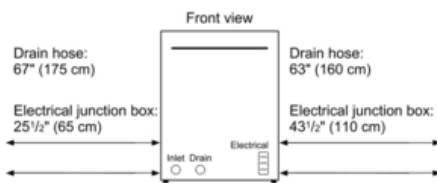

Dishwashers

24" Bar Handle Dishwasher 300 Series- Stainless steel SHXM63WS5N

All connections are at the rear of the appliance.
Extension for drain hose available as accessory.
Power cord for connection to electrical outlet (3-prong plug)
available as accessory.