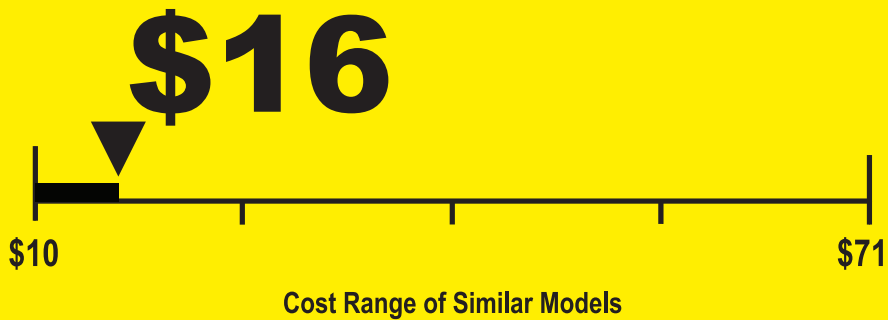

U.S. Government

Federal law prohibits removal of this label before consumer purchase.

ENERGYGUIDE

Clothes Washer
Capacity: Standard

BOSCH
Model WAS24460UC

Estimated Yearly Operating Cost (when used with an electric water heater)

145 kWh

Estimated Yearly Electricity Use

\$13

Estimated Yearly Operating Cost
(when used with a natural gas water heater)

Your cost will depend on your utility rates and use.

- Cost range based only on standard capacity models.
- Estimated operating cost based on four wash loads a week and a 2007 national average electricity cost of 10.65 cents per kWh and natural gas cost of \$1.218 per therm.
- For more information, visit www.ftc.gov/appliances.