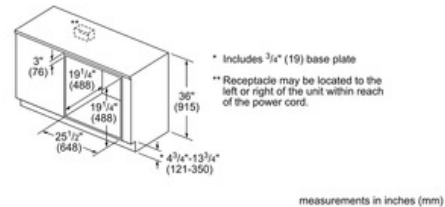

Technical Data

Max. Microwave power (W) :	950
Number of Power Levels :	10
Turntable :	Yes
Turntable diameter (in) :	14 1/8"
Turntable diameter (mm) :	360
Heating type :	Microwave
Cavity material :	Stainless steel
Door opening :	Handle
Clock / Timer :	Yes
Included accessories :	1 x grid high, 1 x grid flat
UPC code :	825225924173
Product color :	Stainless steel
Watts (W) :	1750
Current (A) :	15
Volts (V) :	120
Frequency (Hz) :	60
Approval certificates :	CUL, UL
Power cord length (in) :	43"
Power cord length (cm) :	109
Plug type :	Nema5-15P
Required cutout size (HxWxD) (in) :	19 1/4" x 25 1/2 x 19 1/4"
Required cutout size (HxWxD) (mm) :	488 x 648 x 488
Overall appliance dimensions (HxWxD) (in) :	19 5/8" x 26 3/4 x 19 5/8"
Overall appliance dimensions (HxWxD) (mm) :	498 x 680 x 498
Product packaging dimensions (HxWxD) (in) :	22.63 x 26.29 x 30.39
Net weight (lbs) :	75
Net weight (kg) :	34.0
Gross weight (lbs) :	83
Gross weight (kg) :	38.0

Microwaves

HMB57152UC

Built-In Microwave Oven 500 Series - Stainless Steel

measurements in inches (mm)

measurements in inches (mm)

measurements in inches (mm)

measurements in inches (mm)

measurements in inches (mm)