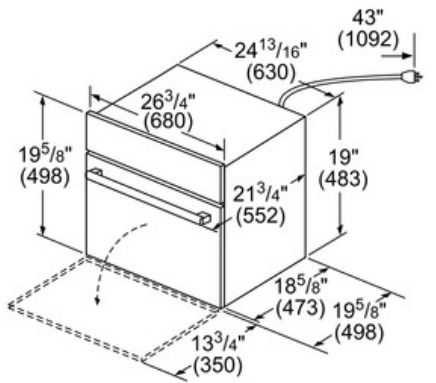

Microwaves

HMB57152UC

Built-In Microwave Oven 500 Series - Stainless Steel

measurements in inches (mm)