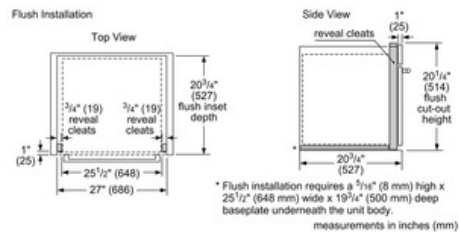

Technical Data

Max. Microwave power (W) :	950
Number of Power Levels :	10
Turntable :	Yes
Turntable diameter (in) :	14 1/8"
Turntable diameter (mm) :	360
Heating type :	Microwave
Cavity material :	Stainless steel
Door opening :	Handle
Clock / Timer :	Yes
Included accessories :	1 x grid high, 1 x grid flat
UPC code :	825225924173
Product color :	Stainless steel
Watts (W) :	1750
Current (A) :	15
Volts (V) :	120
Frequency (Hz) :	60
Approval certificates :	CUL, UL
Power cord length (in) :	43"
Power cord length (cm) :	109
Plug type :	Nema5-15P
Required cutout size (HxWxD) (in) :	19 1/4" x 25 1/2 x 19 1/4"
Required cutout size (HxWxD) (mm) :	488 x 648 x 488
Overall appliance dimensions (HxWxD) (in) :	19 5/8" x 26 3/4 x 19 5/8"
Overall appliance dimensions (HxWxD) (mm) :	498 x 680 x 498
Product packaging dimensions (HxWxD) (in) :	22.63 x 26.29 x 30.39
Net weight (lbs) :	75
Net weight (kg) :	34.0
Gross weight (lbs) :	83
Gross weight (kg) :	38.0

Design

- Built-In Microwave For Use With Bosch Wall Ovens
- Recessed Glass Turntable

Performance

- 950 Watt Microwave Power
- 10 Microwave Power Levels

Efficiency

- Large Cooking Interior Gives You Flexibility to Cook Various Dishes
- More Even Cooking From Center to Crust

Microwaves

HMB57152UC

Built-In Microwave Oven 500 Series - Stainless Steel

measurements in inches (mm)

measurements in inches (mm)

measurements in inches (mm)

measurements in inches (mm)

measurements in inches (mm)