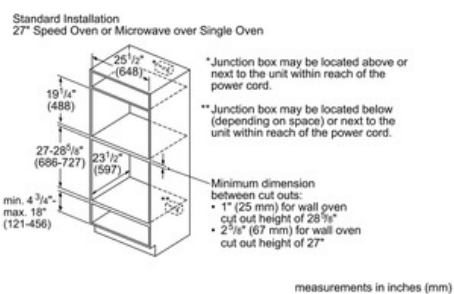

Technical Data

Max. Microwave power (W) :	950
Number of Power Levels :	10
Turntable :	Yes
Turntable diameter (in) :	14 1/8"
Turntable diameter (mm) :	360
Heating type :	Microwave
Cavity material :	Stainless steel
Door opening :	Handle
Clock / Timer :	Yes
Included accessories :	1 x grid high, 1 x grid flat
UPC code :	825225924173
Product color :	Stainless steel
Watts (W) :	1750
Current (A) :	15
Volts (V) :	120
Frequency (Hz) :	60
Approval certificates :	CUL, UL
Power cord length (in) :	43"
Power cord length (cm) :	109
Plug type :	Nema5-15P
Required cutout size (HxWxD) (in) :	19 1/4" x 25 1/2 x 19 1/4"
Required cutout size (HxWxD) (mm) :	488 x 648 x 488
Overall appliance dimensions (HxWxD) (in) :	19 5/8" x 26 3/4 x 19 5/8"
Overall appliance dimensions (HxWxD) (mm) :	498 x 680 x 498
Product packaging dimensions (HxWxD) (in) :	22.63 x 26.29 x 30.39
Net weight (lbs) :	75
Net weight (kg) :	34.0
Gross weight (lbs) :	83
Gross weight (kg) :	38.0

Microwaves

HMB57152UC

Built-In Microwave Oven 500 Series - Stainless Steel

measurements in inches (mm)

measurements in inches (mm)

measurements in inches (mm)

measurements in inches (mm)

measurements in inches (mm)