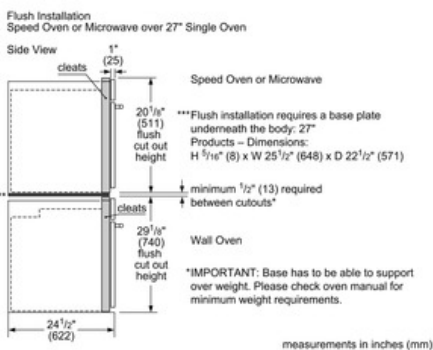

Technical Data

Max. Microwave power (W) :	950
Number of Power Levels :	10
Turntable :	Yes
Turntable diameter (in) :	14 1/8"
Turntable diameter (mm) :	360
Heating type :	Microwave
Cavity material :	Stainless steel
Door opening :	Handle
Clock / Timer :	Yes
Included accessories :	1 x grid high, 1 x grid flat
UPC code :	825225924173
Product color :	Stainless steel
Watts (W) :	1750
Current (A) :	15
Volts (V) :	120
Frequency (Hz) :	60
Approval certificates :	CUL, UL
Power cord length (in) :	43"
Power cord length (cm) :	109
Plug type :	Nema5-15P
Required cutout size (HxWxD) (in) :	19 1/4" x 25 1/2 x 19 1/4"
Required cutout size (HxWxD) (mm) :	488 x 648 x 488
Overall appliance dimensions (HxWxD) (in) :	19 5/8" x 26 3/4 x 19 5/8"
Overall appliance dimensions (HxWxD) (mm) :	498 x 680 x 498
Product packaging dimensions (HxWxD) (in) :	22.63 x 26.29 x 30.39
Net weight (lbs) :	75
Net weight (kg) :	34.0
Gross weight (lbs) :	83
Gross weight (kg) :	38.0

Microwaves

HMB57152UC

Built-In Microwave Oven 500 Series - Stainless Steel

measurements in inches (mm)

measurements in inches (mm)

measurements in inches (mm)

measurements in inches (mm)

measurements in inches (mm)