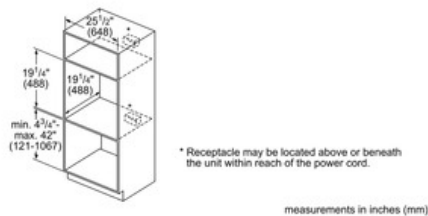

Technical Data

Max. Microwave power (W) :	950
Number of Power Levels :	10
Turntable :	Yes
Turntable diameter (in) :	14 1/8"
Turntable diameter (mm) :	360
Heating type :	Microwave
Cavity material :	Stainless steel
Door opening :	Handle
Clock / Timer :	Yes
Included accessories :	1 x grid high, 1 x grid flat
UPC code :	825225924173
Product color :	Stainless steel
Watts (W) :	1750
Current (A) :	15
Volts (V) :	120
Frequency (Hz) :	60
Approval certificates :	CUL, UL
Power cord length (in) :	43"
Power cord length (cm) :	109
Plug type :	Nema5-15P
Required cutout size (HxWxD) (in) :	19 1/4" x 25 1/2 x 19 1/4"
Required cutout size (HxWxD) (mm) :	488 x 648 x 488
Overall appliance dimensions (HxWxD) (in) :	19 5/8" x 26 3/4 x 19 5/8"
Overall appliance dimensions (HxWxD) (mm) :	498 x 680 x 498
Product packaging dimensions (HxWxD) (in) :	22.63 x 26.29 x 30.39
Net weight (lbs) :	75
Net weight (kg) :	34.0
Gross weight (lbs) :	83
Gross weight (kg) :	38.0

Microwaves

HMB57152UC

Built-In Microwave Oven 500 Series - Stainless Steel

measurements in inches (mm)

measurements in inches (mm)

measurements in inches (mm)

measurements in inches (mm)

measurements in inches (mm)