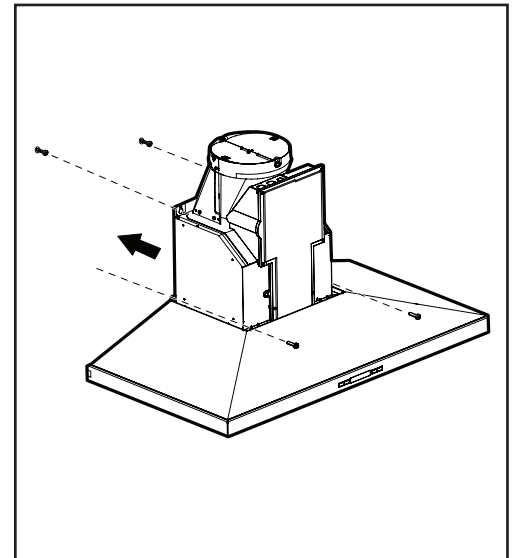

Notes: All height, width and depth dimensions are shown in inches. BSH reserves the absolute and unrestricted right to change product materials and specifications, at any time, without notice. Consult the product's installation instructions for final dimensional data and other details prior to making cutout.

30" Pyramid Canopy Chimney Hood

300 Series – Stainless Steel HCP30E52UC

BOSCH

Invented for life

Installation Details

Accessories: To purchase Bosch accessories, cleaners & parts please visit www.bosch-home.com/us/store or call 1-800-944-2904 (Mon to Fri 5 am to 6 pm PST, Sat 6 am to 3 pm PST).