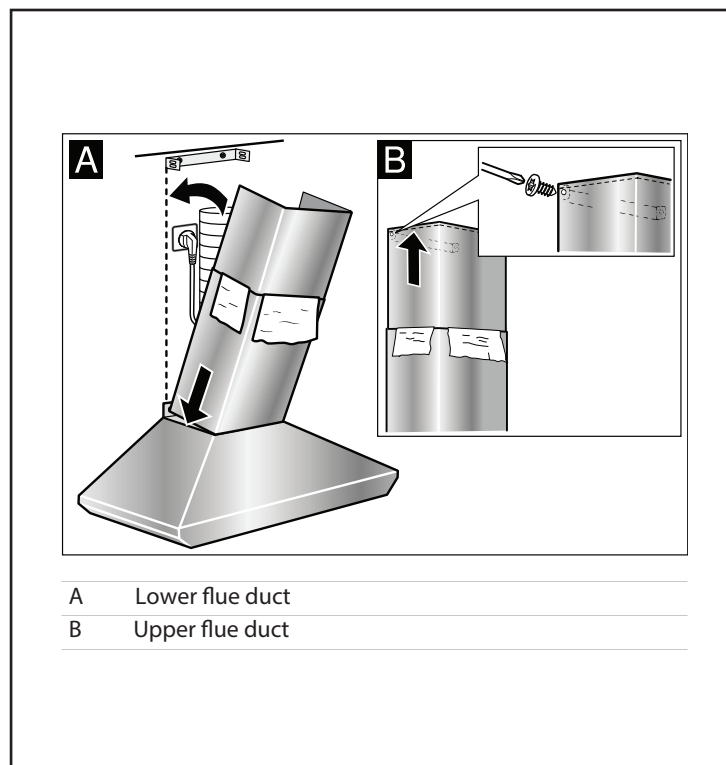

Notes: All height, width and depth dimensions are shown in inches. BSH reserves the absolute and unrestricted right to change product materials and specifications, at any time, without notice. Consult the product's installation instructions for final dimensional data and other details prior to making cutout.

30" Pyramid Canopy Chimney Hood

300 Series – Stainless Steel HCP30E52UC

BOSCH

Invented for life

Installation Details

Accessories: To purchase Bosch accessories, cleaners & parts please visit www.bosch-home.com/us/store or call 1-800-944-2904 (Mon to Fri 5 am to 6 pm PST, Sat 6 am to 3 pm PST).