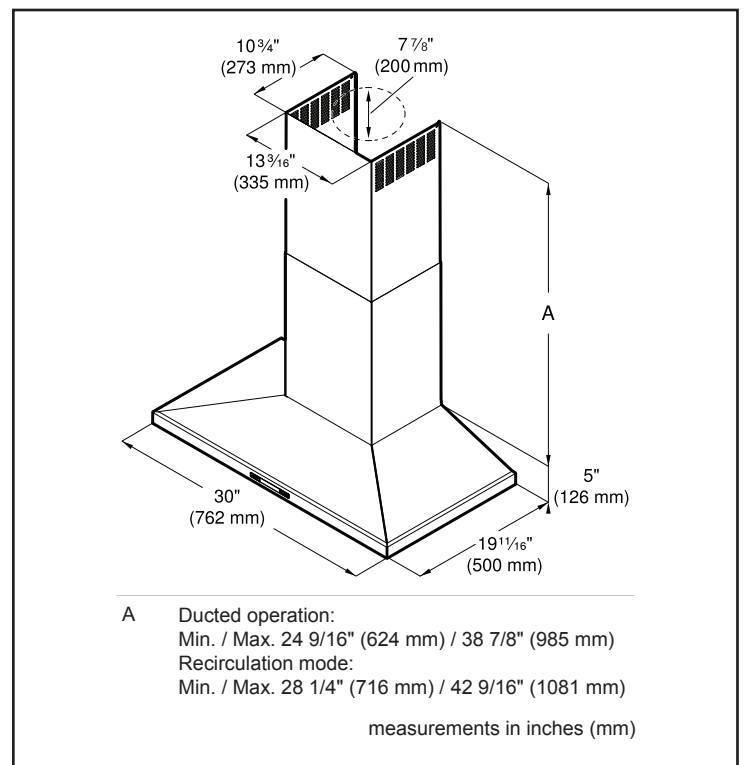

30" Pyramid Canopy Chimney Hood

300 Series – Stainless Steel HCP30E52UC

BOSCH

Invented for life

Installation Details

Accessories: To purchase Bosch accessories, cleaners & parts please visit www.bosch-home.com/us/store or call 1-800-944-2904 (Mon to Fri 5 am to 6 pm PST, Sat 6 am to 3 pm PST).

Notes: All height, width and depth dimensions are shown in inches. BSH reserves the absolute and unrestricted right to change product materials and specifications, at any time, without notice. Consult the product's installation instructions for final dimensional data and other details prior to making cutout.

Warranties: Please see Use & Care manual or Bosch website for statement of limited warranty.

For more information on our entire line of products, go to www.bosch-home.com/us or call 1-800-944-2904

© BSH Home Appliances Corporation. All rights reserved. Bosch is a registered trademark of Robert Bosch GmbH.