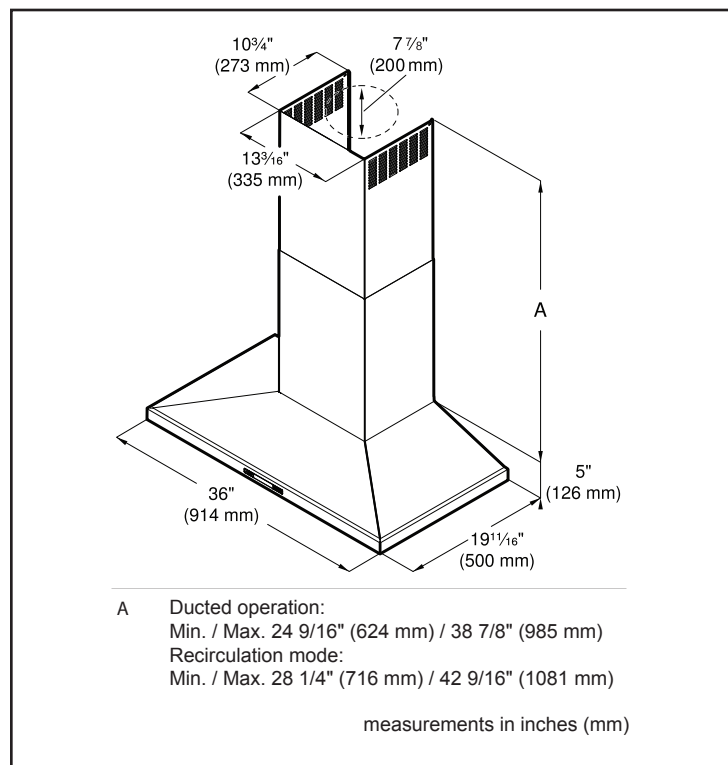

36" Pyramid Canopy Chimney Hood

300 Series – Stainless Steel HCP36E52UC

BOSCH
Invented for life

Installation Details

Accessories: To purchase Bosch accessories, cleaners & parts please visit www.bosch-home.com/us/store or call 1-800-944-2904 (Mon to Fri 5 am to 6 pm PST, Sat 6 am to 3 pm PST).

Notes: All height, width and depth dimensions are shown in inches. BSH reserves the absolute and unrestricted right to change product materials and specifications, at any time, without notice. Consult the product's installation instructions for final dimensional data and other details prior to making cutout.

Warranties: Please see Use & Care manual or Bosch website for statement of limited warranty.

For more information on our entire line of products, go to www.bosch-home.com/us or call 1-800-944-2904

© BSH Home Appliances Corporation. All rights reserved. Bosch is a registered trademark of Robert Bosch GmbH.