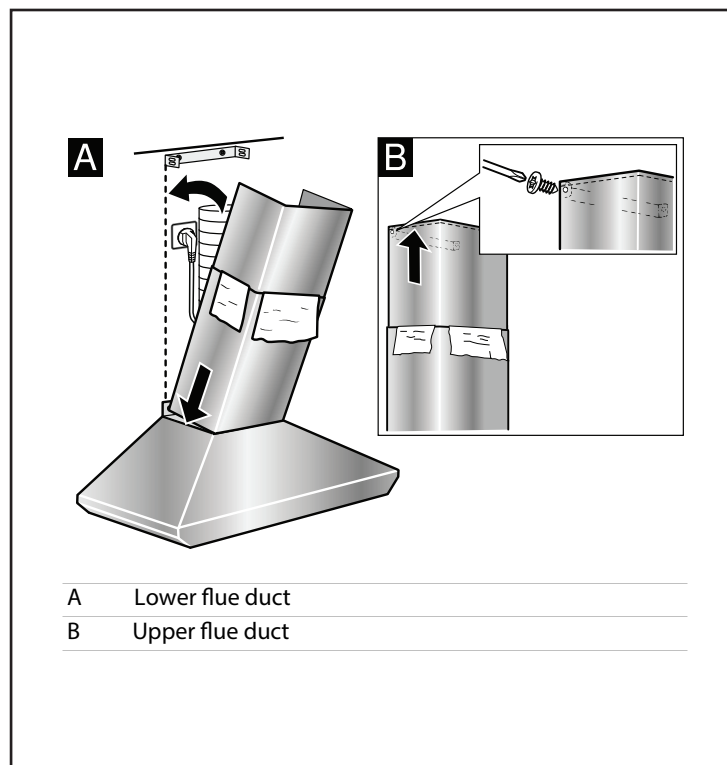

Notes: All height, width and depth dimensions are shown in inches. BSH reserves the absolute and unrestricted right to change product materials and specifications, at any time, without notice. Consult the product's installation instructions for final dimensional data and other details prior to making cutout.

36" Pyramid Canopy Chimney Hood

300 Series – Stainless Steel HCP36E52UC

BOSCH
Invented for life

Installation Details

Accessories: To purchase Bosch accessories, cleaners & parts please visit www.bosch-home.com/us/store or call 1-800-944-2904 (Mon to Fri 5 am to 6 pm PST, Sat 6 am to 3 pm PST).