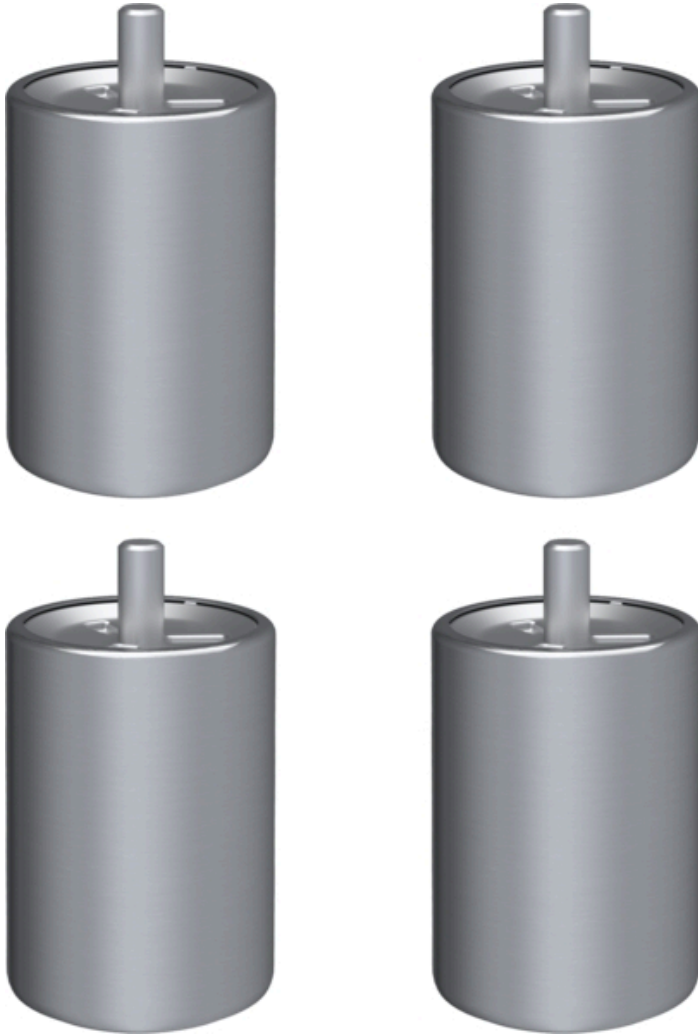

Features and Benefits

- Recommended to be purchased with the range to have available at time of initial installation. This accessory requires to be mounted before the range is installed in the cutout.

Notes: All height, width and depth dimensions are shown in inches. *Please refer to installation instructions prior to making cutout. BSH reserves the absolute and unrestricted right to change product materials and specifications, at any time, without notice. Consult the product's installation instructions for final dimensional data and other details. Applicable product warranty can be found in a accompanying product literature or you may contact your account manager for further details.

Litho Date: 05/2022

Features

Product Description	
Brand	Accessory Bosch
Product name / series name	
SKU	HEZ9LLUC
Internal article number	00000000011044703
EAN code	4242005295432
Product packaging dimensions (HxWxD)	
	1
	1
Quantity per packing unit	
Standard number of units per pallet	120
UPC code	825225965381
Product image	19135881_HEZ9LLUC_v04_4 Up_v01_def.jpg