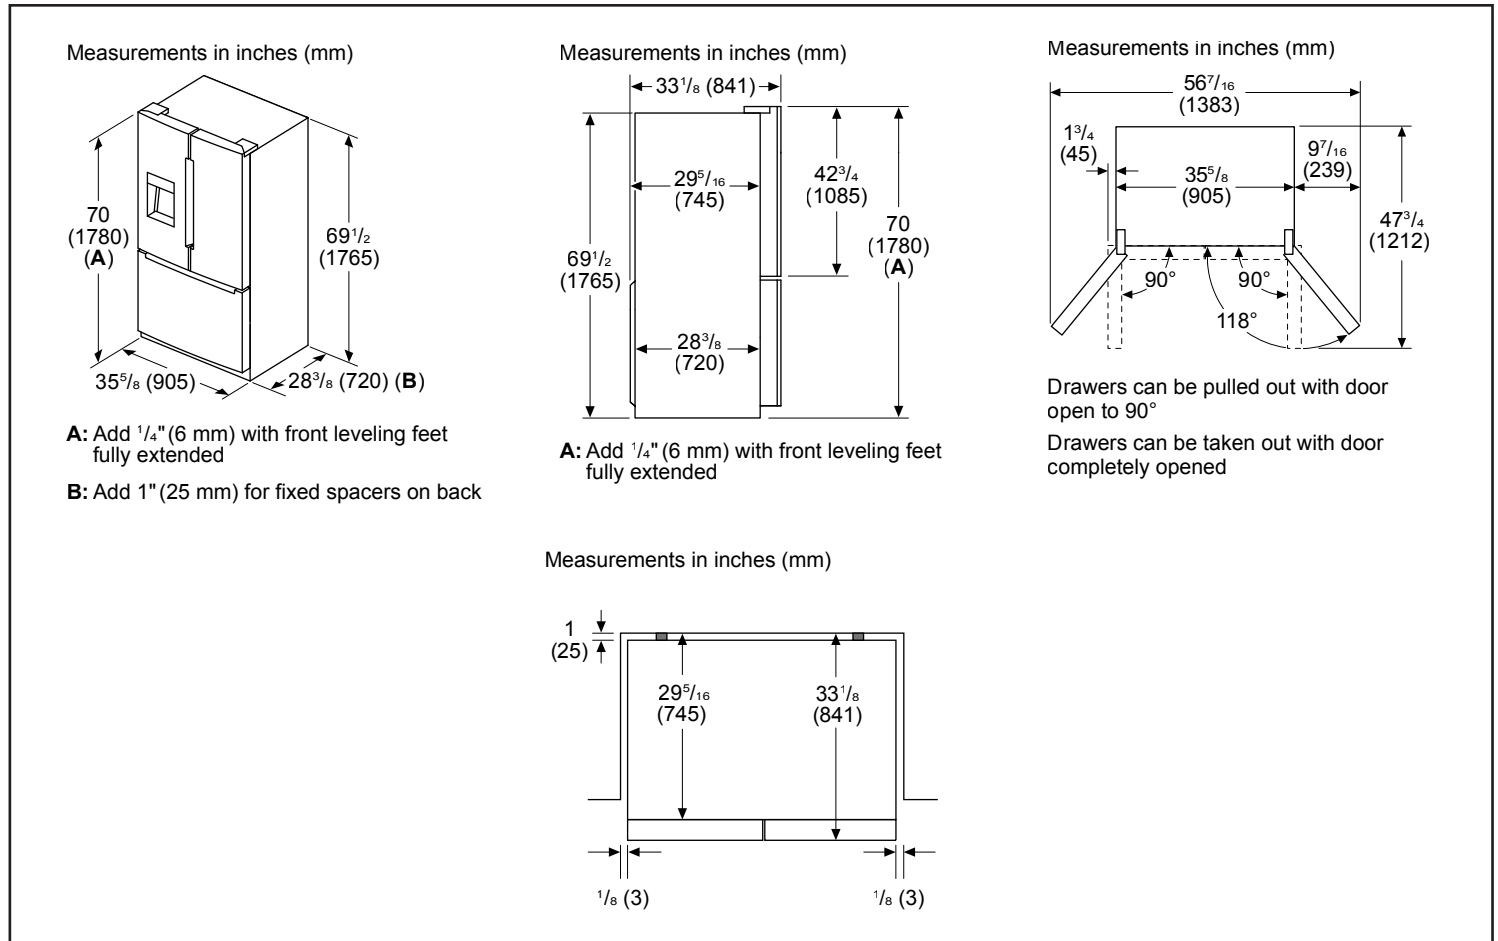

36" Standard-Depth 3-Door Refrigerator

100 Series – Stainless Steel B36FD10ENS

Installation Details

Accessories: To purchase Bosch accessories, cleaners & parts please visit www.bosch-home.com/us/store or call 1-800-944-2904 (Mon to Fri 5 am to 6 pm PST, Sat 6 am to 3 pm PST).

Notes: All height, width and depth dimensions are shown in inches. BSH reserves the absolute and unrestricted right to change product materials and specifications, at any time, without notice. Consult the product's installation instructions for final dimensional data and other details prior to making cutout.

Warranties: Please see Use & Care manual or Bosch website for statement of limited warranty.

For more information on our entire line of products, go to www.bosch-home.com/us or call 1-800-944-2904

© BSH Home Appliances Corporation. All rights reserved. Bosch is a registered trademark of Robert Bosch GmbH.