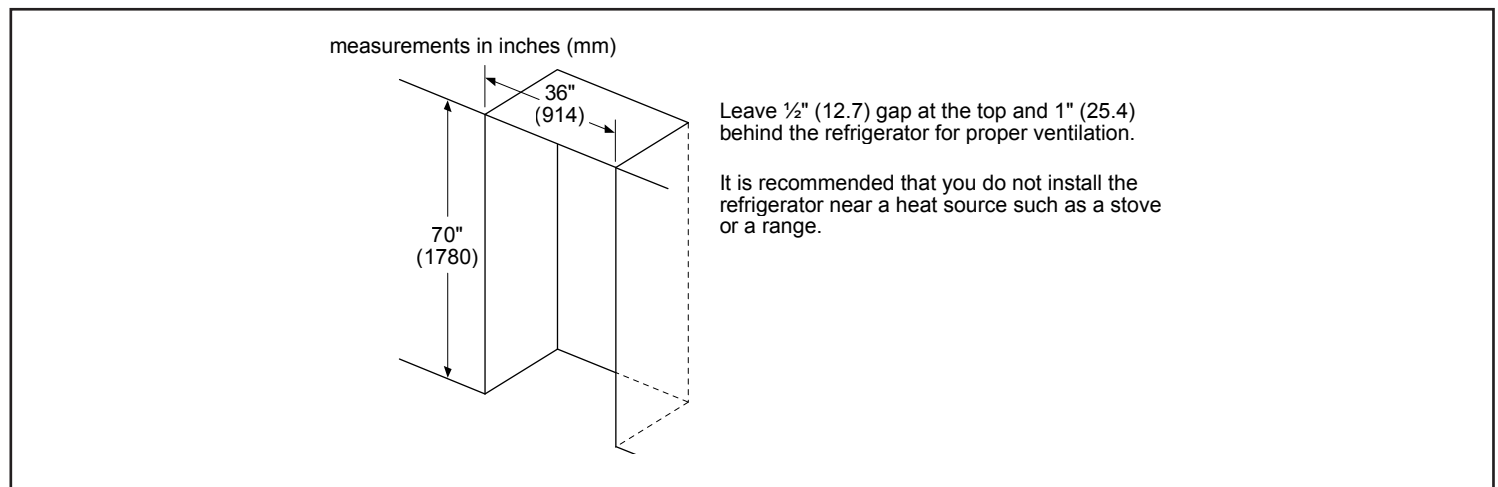

36" Standard-Depth 3-Door Refrigerator

100 Series – Stainless Steel B36FD10ENS

Installation Details

Accessories: To purchase Bosch accessories, cleaners & parts please visit www.bosch-home.com/us/store or call 1-800-944-2904 (Mon to Fri 5 am to 6 pm PST, Sat 6 am to 3 pm PST).

Notes: All height, width and depth dimensions are shown in inches. BSH reserves the absolute and unrestricted right to change product materials and specifications, at any time, without notice. Consult the product's installation instructions for final dimensional data and other details prior to making cutout.

Warranties: Please see Use & Care manual or Bosch website for statement of limited warranty.

For more information on our entire line of products, go to www.bosch-home.com/us or call 1-800-944-2904

© BSH Home Appliances Corporation. All rights reserved. Bosch is a registered trademark of Robert Bosch GmbH.