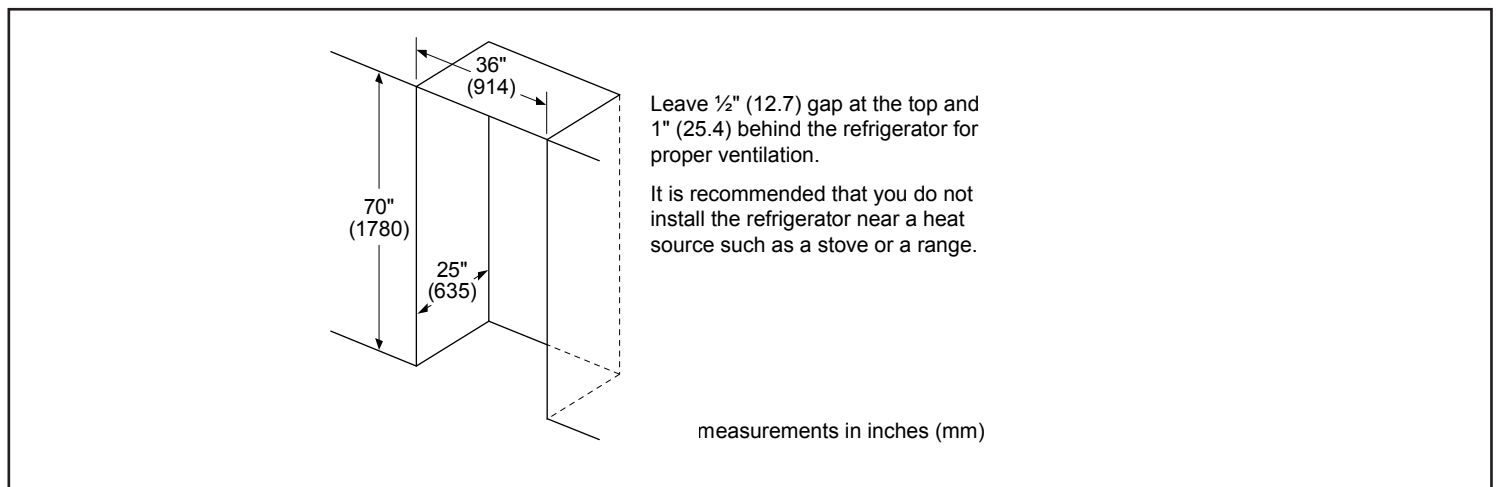

²Based on filling 8 oz glasses.

*When leveling legs are fully extended, add 5/8" to overall height, total 70 5/8".

36" Standard-Depth 3-Door Refrigerator

500 Series – Stainless Steel B36FD50SNS

Installation Details