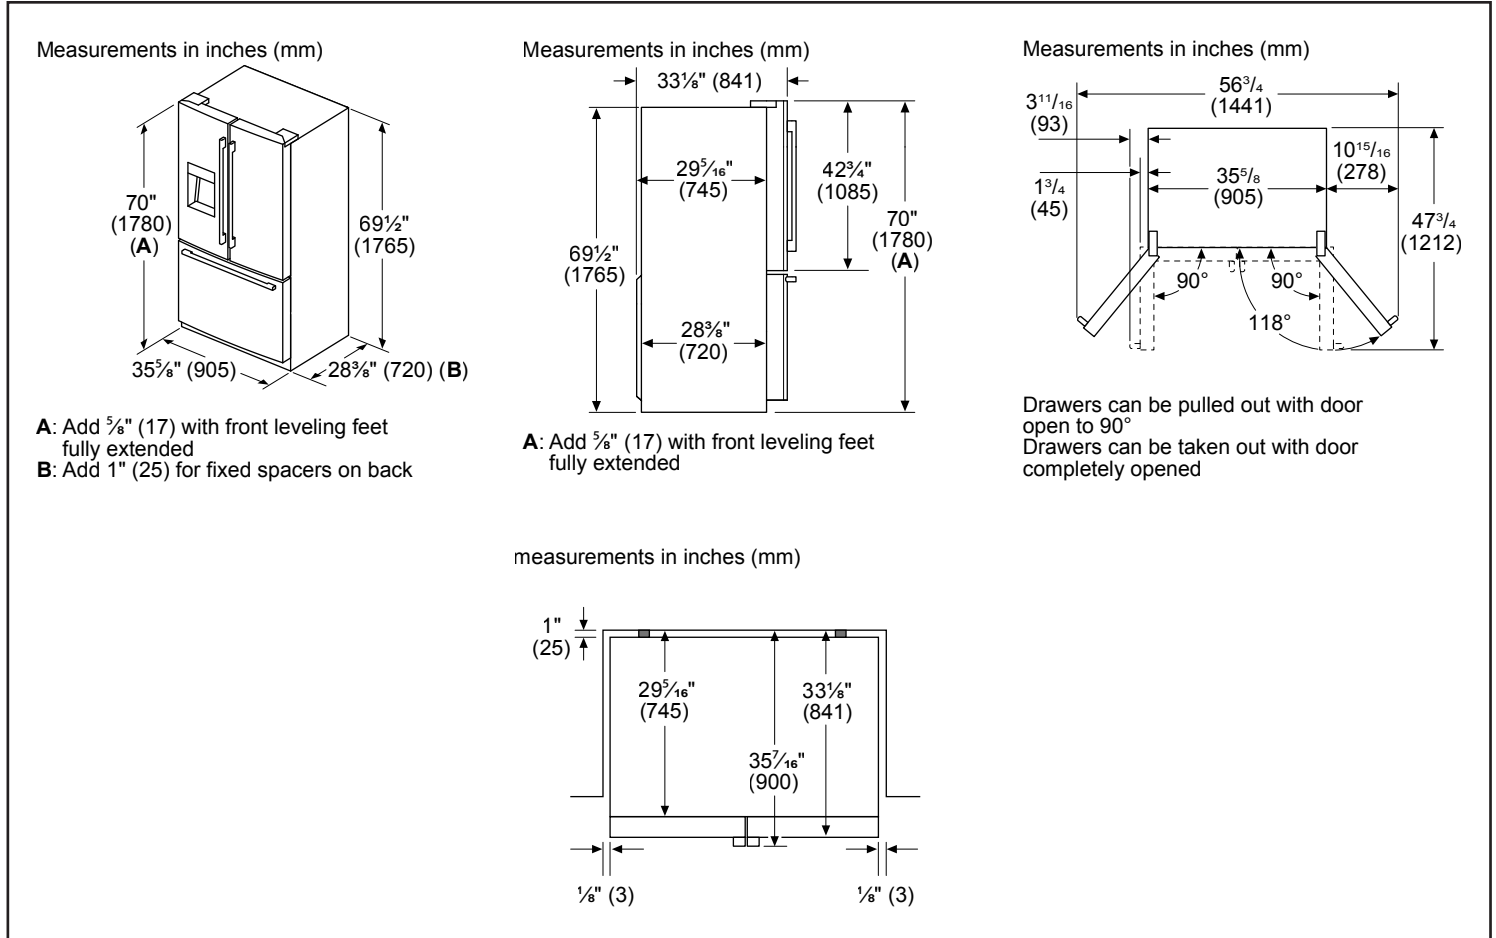

Dimensions & Weight	
Appliance dimensions with hinges, handles and doors (HxWxD)	70"* x 35 5/8" x 35 7/16"
Appliance dimensions without hinges and doors (HxWxD)	69 1/2"* x 35 5/8" x 28 3/8"
Appliance dimensions with hinges and doors, no handles (HxWxD)	70"* x 35 5/8" x 33 1/8"
Required cutout size (HxWxD)	70" x 36" x 29 5/16"
Net weight	320 lbs

²Based on filling 8 oz glasses.

*When leveling legs are fully extended, add 5/8" to overall height, total 70 5/8".

36" Standard-Depth 3-Door Refrigerator

500 Series – Stainless Steel B36FD50SNS

Installation Details