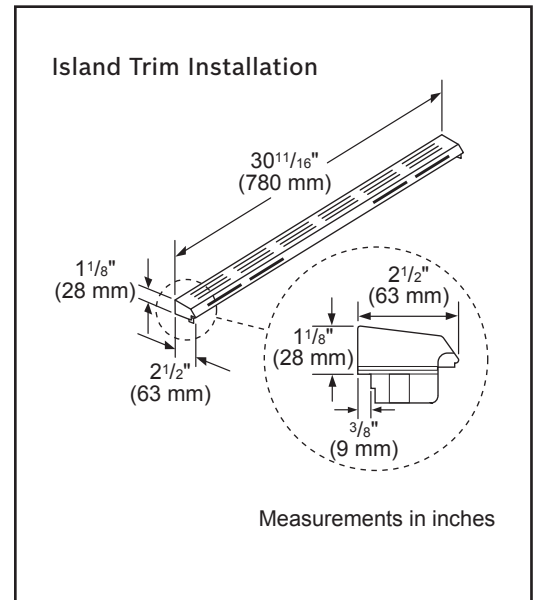

30" Gas Slide-in Range

Benchmark® Series – Stainless Steel HGIP056UC

Installation Details

Accessories: To purchase Bosch accessories, cleaners & parts please visit www.bosch-home.com/us/store or call 1-800-944-2904 (Mon to Fri 5 am to 6 pm PST, Sat 6 am to 3 pm PST).

Notes: All height, width and depth dimensions are shown in inches. BSH reserves the absolute and unrestricted right to change product materials and specifications, at any time, without notice. Consult the product's installation instructions for final dimensional data and other details prior to making cutout.

Warranties: Please see Use & Care manual or Bosch website for statement of limited warranty.

For more information on our entire line of products, go to www.bosch-home.com/us or call 1-800-944-2904

© BSH Home Appliances Corporation. All rights reserved. Bosch is a registered trademark of Robert Bosch GmbH.