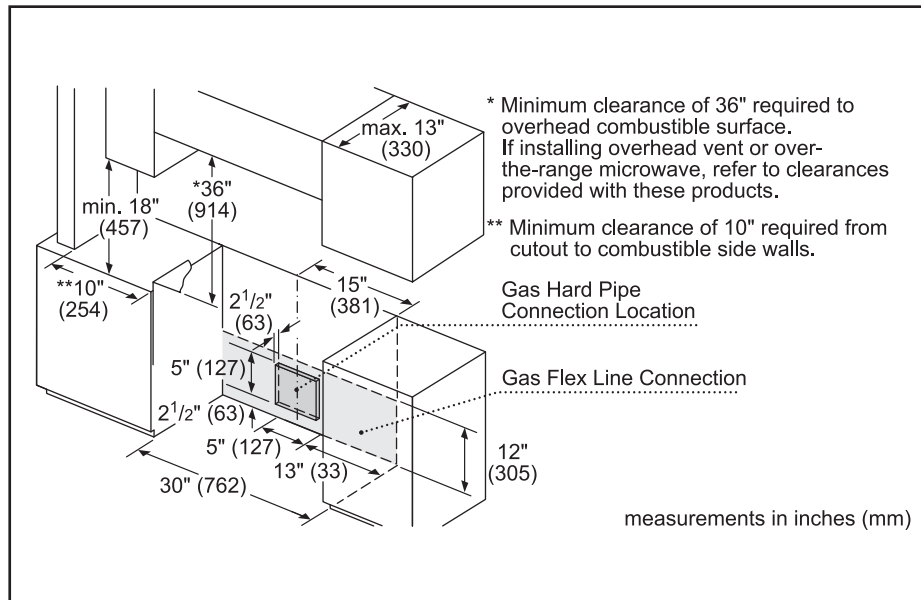

30" Gas Slide-in Range

Benchmark® Series – Stainless Steel HGIP056UC

Installation Details

Accessories: To purchase Bosch accessories, cleaners & parts please visit www.bosch-home.com/us/store or call 1-800-944-2904 (Mon to Fri 5 am to 6 pm PST, Sat 6 am to 3 pm PST).

Notes: All height, width and depth dimensions are shown in inches. BSH reserves the absolute and unrestricted right to change product materials and specifications, at any time, without notice. Consult the product's installation instructions for final dimensional data and other details prior to making cutout.

Warranties: Please see Use & Care manual or Bosch website for statement of limited warranty.

For more information on our entire line of products, go to www.bosch-home.com/us or call 1-800-944-2904

© BSH Home Appliances Corporation. All rights reserved. Bosch is a registered trademark of Robert Bosch GmbH.