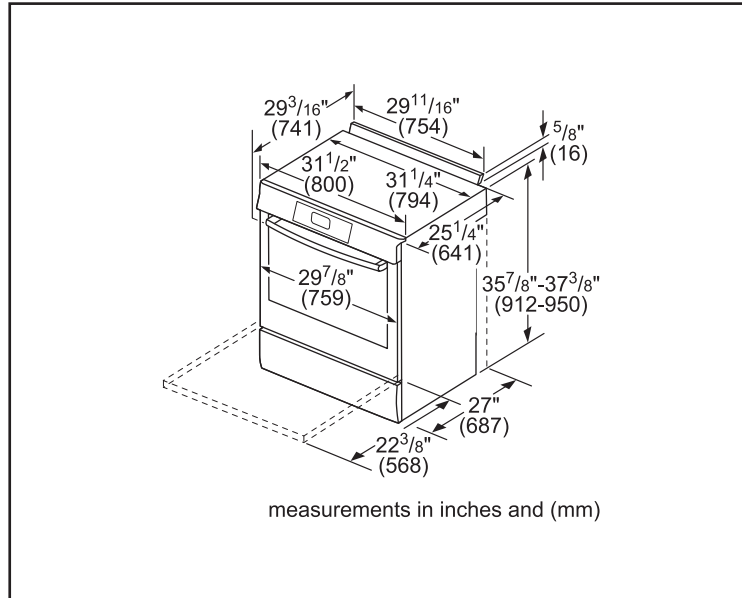

30" Gas Slide-in Range

Benchmark® Series – Stainless Steel HGIP056UC

Installation Details

Accessories: To purchase Bosch accessories, cleaners & parts please visit www.bosch-home.com/us/store or call 1-800-944-2904 (Mon to Fri 5 am to 6 pm PST, Sat 6 am to 3 pm PST).

Notes: All height, width and depth dimensions are shown in inches. BSH reserves the absolute and unrestricted right to change product materials and specifications, at any time, without notice. Consult the product's installation instructions for final dimensional data and other details prior to making cutout.

Warranties: Please see Use & Care manual or Bosch website for statement of limited warranty.

For more information on our entire line of products, go to www.bosch-home.com/us or call 1-800-944-2904

© BSH Home Appliances Corporation. All rights reserved. Bosch is a registered trademark of Robert Bosch GmbH.