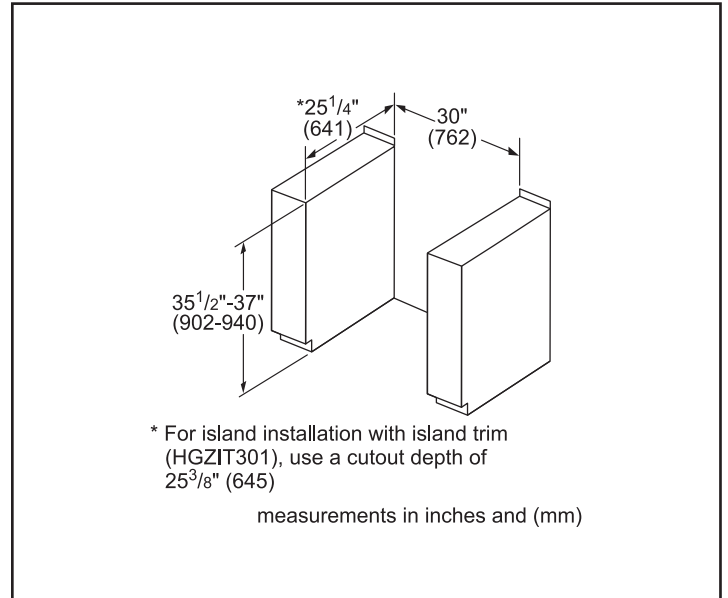

30" Gas Slide-in Range

Benchmark® Series – Stainless Steel HGIP056UC

Installation Details

Accessories: To purchase Bosch accessories, cleaners & parts please visit www.bosch-home.com/us/store or call 1-800-944-2904 (Mon to Fri 5 am to 6 pm PST, Sat 6 am to 3 pm PST).

Notes: All height, width and depth dimensions are shown in inches. BSH reserves the absolute and unrestricted right to change product materials and specifications, at any time, without notice. Consult the product's installation instructions for final dimensional data and other details prior to making cutout.

Warranties: Please see Use & Care manual or Bosch website for statement of limited warranty.

For more information on our entire line of products, go to www.bosch-home.com/us or call 1-800-944-2904

© BSH Home Appliances Corporation. All rights reserved. Bosch is a registered trademark of Robert Bosch GmbH.