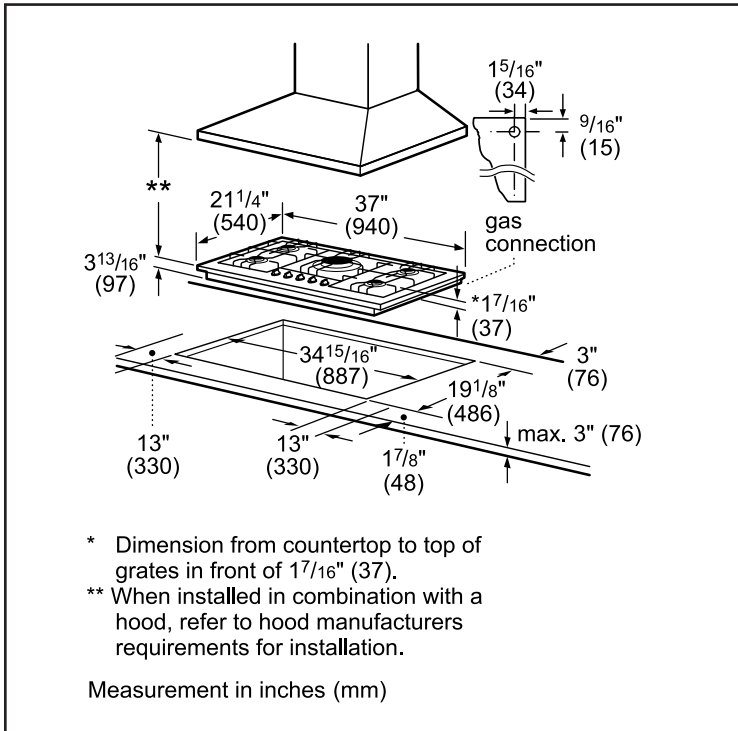

Notes: All height, width and depth dimensions are shown in inches. BSH reserves the absolute and unrestricted right to change product materials and specifications, at any time, without notice. Consult the product's installation instructions for final dimensional data and other details prior to making cutout. Applicable product warranty can be found in accompanying product literature or you may contact your account manager for further details.

36" Gas Cooktop

800 Series – Stainless Steel NGM8656UC

BOSCH
Invented for life

Installation Details

Installation above Wall Ovens

30" Built-in oven - under gas cooktop

Notes:

Dimensions based on standard countertop height (36" with 4³/₄" toe kick including base plate).