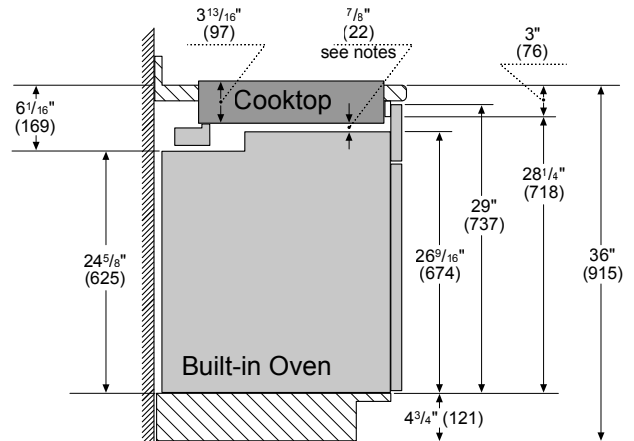

36" Gas Cooktop

800 Series – Stainless Steel NGM8656UC

BOSCH
Invented for life

Installation Details

Installation above Wall Ovens

30" Built-in oven - under gas cooktop

Notes:

Dimensions based on standard countertop height (36" with 4³/₄" toe kick including base plate).