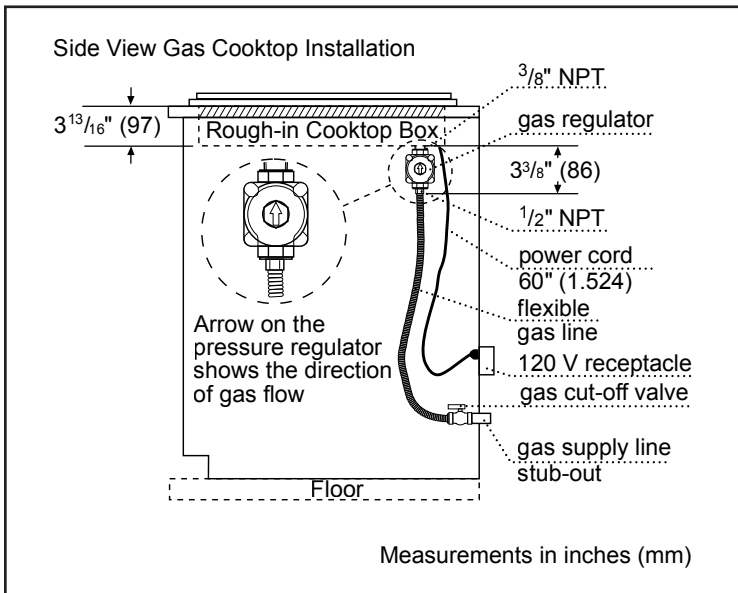

For help and assistance with Bosch accessories please visit: www.bosch-eshop.com/eshop/bosch/us or call 1-800-944-2904 Mon-Fri 5am to 6pm PST Sat 6am to 3pm PST

Notes: All height, width and depth dimensions are shown in inches. BSH reserves the absolute and unrestricted right to change product materials and specifications, at any time, without notice. Consult the product's installation instructions for final dimensional data and other details prior to making cutout. Applicable product warranty can be found in accompanying product literature or you may contact your account manager for further details.

Warranties: Bosch warrants that the Product is free from defects in materials and workmanship for a period of three hundred and sixty-five (365) days from the date of purchase. The foregoing timeline begins to run upon the date of purchase, and shall not be stalled, tolled, extended, or suspended, for any reason whatsoever. This Product is also warranted to be free from cosmetic defects in material and workmanship (such as scratches of stainless steel, paint/porcelain blemishes, chip, dents, or other damage) to the finish of the Product, for a period of thirty (30) days from the date of purchase or closing date for new construction. This cosmetic warranty excludes slight color variations due to inherent differences in painted and porcelain parts, as well as differences caused by kitchen lighting, product location, or other similar factors. This cosmetic warranty specifically excludes any display, floor, "As Is", or "B" stock appliances.

For more information on our entire line of products, go to www.bosch-home.com/us or call 1-800-944-2904

© BSH Home Appliances Corporation. All rights reserved. Bosch is a registered trademark of Robert Bosch GmbH.