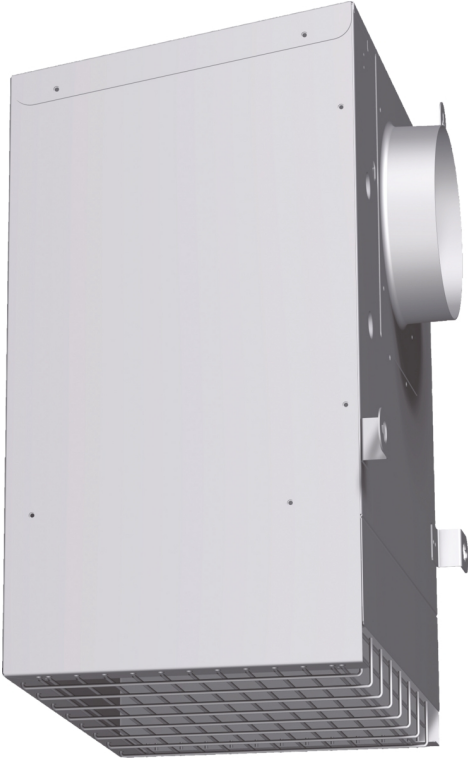

**Blower
DHR1FZUC**

- Mounts Outside of the Downdraft, and Installs Outside the Home on a Wall or Roof Depending Upon the Application

Product group: Accessory
Brand: Bosch
SKU: DHR1FZUC
Internal article number:DHR1FZUC
EAN code:4242005271788
Product Packaging Dimensions (HxWxD): 16.2" x 26" x 23"
Net Weight: 27.000 lbs
Gross Weight: 28.000 lbs
UPC code: 825225964858

Blower DHR1FZUC

Key Features

Convenience

- Use the EXTNCB25 Blower Cable Connection Accessory for install with select hoods. Separate purchase required.

**Blower
DHR1FZUC**