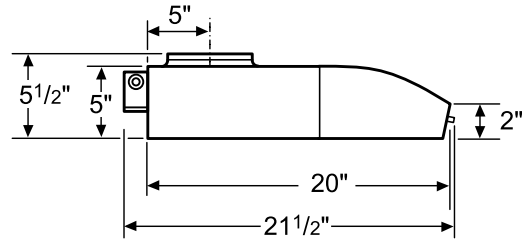

Notes: All height, width and depth dimensions are shown in inches. BSH reserves the absolute and unrestricted right to change product materials and specifications, at any time, without notice. Consult the product's installation instructions for final dimensional data and other details prior to making cutout.

36" Undercabinet Hood

500 Series – Stainless Steel DUH36252UC

BOSCH
Invented for life

Installation Details

Dimensions in inches

Vertical discharge:

Use a rectangular duct 3 1/4" x 10".....

...or use a round 7" duct