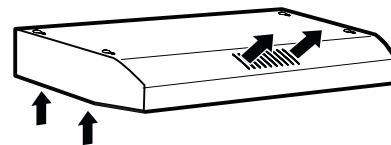

Recirculating (non vented ductless)

Accessories: To purchase Bosch accessories, cleaners & parts please visit www.bosch-home.com/us/store or call 1-800-944-2904 (Mon to Fri 5 am to 6 pm PST, Sat 6 am to 3 pm PST).

Notes: All height, width and depth dimensions are shown in inches. BSH reserves the absolute and unrestricted right to change product materials and specifications, at any time, without notice. Consult the product's installation instructions for final dimensional data and other details prior to making cutout.

Warranties: Please see Use & Care manual or Bosch website for statement of limited warranty.

For more information on our entire line of products, go to www.bosch-home.com/us or call 1-800-944-2904

© BSH Home Appliances Corporation. All rights reserved. Bosch is a registered trademark of Robert Bosch GmbH.

07/18