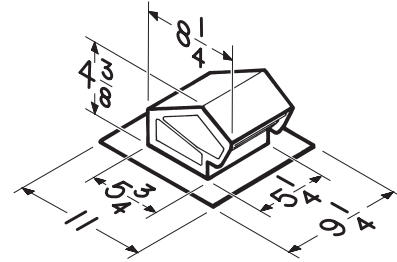

ROOF CAPS

Model 437

- High-capacity design - up to 1200 CFM
- 24 GA. CRCQ steel, electrocoat acrylic finish
- Built-in spring-loaded backdraft damper and bird screen
- For use with High Performance blower system