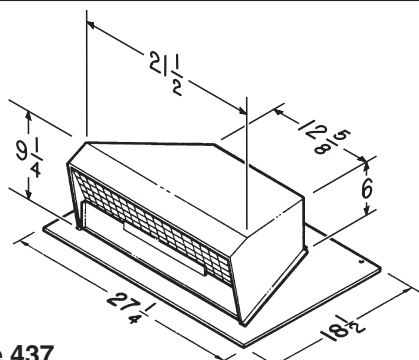

CAPUCHONS DE TOIT

Modèle 437

- Conception haute capacité - jusqu'à 1200 CFM
- Acier laminé à froid calibre 24 de qualité commerciale, fini acrylique électrocoat
- Clapet antirefoulement à ressort et grillage aviaire intégrés
- Pour utilisation avec un système de ventilateur haute performance