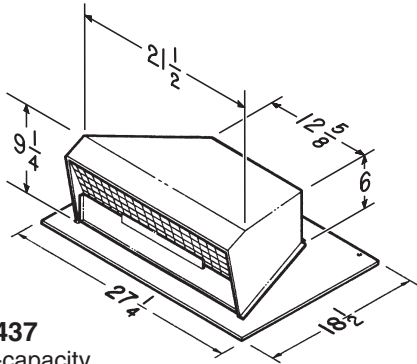

ROOF CAPS

Model 437

- High-capacity design - up to 1200 CFM
- 24 GA. CRCQ steel, electrocoat acrylic finish
- Built-in spring-loaded backdraft damper and bird screen
- For use with High Performance blower system