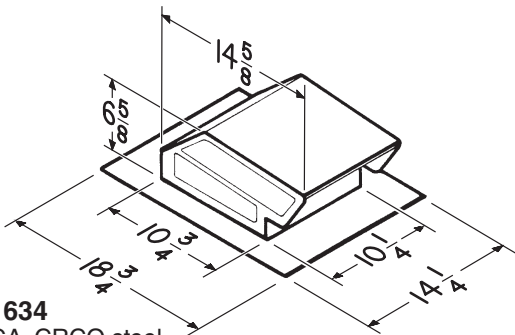

Model 636AL

- Same as Model 636 .025 - in Aluminum
- Natural finish

Model 634

- 24 GA. CRCQ steel, electrocoat acrylic finish
- Built-in backdraft damper and bird screen
- For 3 1/4" x 10" or up to 8" round duct

Model 634M

- Same as Model 634 except with 6" round duct collar

Model 644

- Same as Model 634 except .025 aluminum
- Natural finish

Model 443 Flexible Roof Ducting Kit

- Includes 8 ft. of 4", flexible, vinyl ducting, 4" diameter metal duct connector, 2 duct clamps, 4" to 3" reducer and Model 636 Roof Cap

Model RVK1A Flexible Roof Ducting Kit

- Includes 8 ft. of 4", flexible, 2-ply metallic laminate ducting, 4" diameter metal duct connector, 2 duct clamps, 4" to 3" reducer and Model 636 Roof Cap
- Duct conforms to UL181 Class 1 air connector requirements
- Not recommended for dryer venting

Broan Hartford, Wisconsin www.Broan.com 800-548-0790 www.NuTone.com 888-336-3948
www.Broan.ca 877-896-1119 www.NuTone.ca 877-896-1119

REFERENCE	QTY.	REMARKS	Project
			Location
			Architect
			Engineer
			Contractor
			Submitted by Date