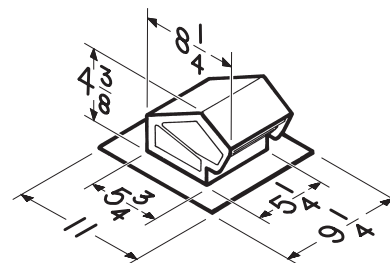

Modèle 636

- Acier laminé à froid calibre 24 de qualité commerciale, fini acrylique électrocoat
- Clapet antirefoulement à ressort et grillage aviaire intégrés
- Pour conduit rond de 3 po ou 4 po