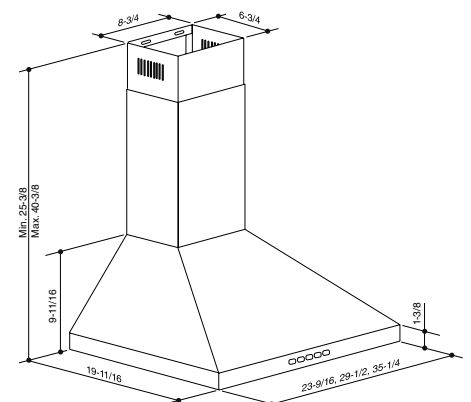

1-877-896-1119

www.broan.ca

Specifications subject to change without notice.