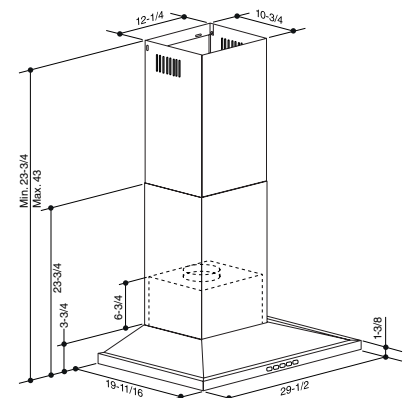

1-877-896-1119

www.broan.ca

Specifications subject to change without notice.