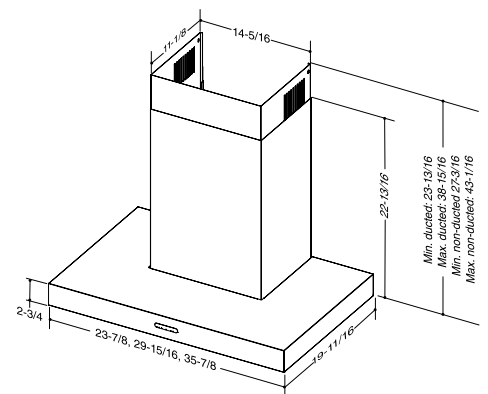

**Availability to confirm

STAINLESS STEEL

BLACK STAINLESS STEEL

3-SPEED TAP-TOUCH CONTROL

2-LEVEL LIGHTING

TWO HIGH EFFICIENCY MICRO FILTERS

1-877-896-1119

www.broan.ca