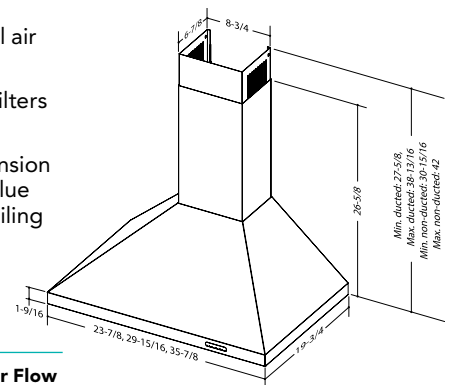

- 
STAINLESS
 EW4824SS
 EW4830SS
 EW4836SS
- 
BLACK STAINLESS
 EW4830BLS
 EW4836BLS
- 
WHITE
 EW4830WH

- Quiet 400 CFM blower operates at a best in class 6.5 sones on high and 1.5 sones at normal speed. HVI certified.
- Bright 2-level LED module (included).
- Tap-touch, three-speed capacitive control features a smooth, easy-to-clean surface.
- Dishwasher-safe deluxe filters feature quick-release latch for easy removal.
- Reduce airflow to 300 CFM with optional air flow reducer—ARP64.
- Optional non-duct recirculation kit and filters available.
- Ducted/non-ducted telescopic flue extension accommodates 8' to 9' ceiling heights. Flue extensions available to accommodate ceiling heights from 9' to 10'.

SPECIFICATIONS

Width	Vertical CFM	Blower	Sones	Volts	Amps	Duct	10" Flue Extension	Non-duct Kit	Non-duct Replacement Filter	Air Flow Reducer
24"	400	Internal	6.5	120	1.53	6" RD	AEEW48SS AEEW48WH AEEW48BLS	ARKEW48	S99010473; 24", 30"	ARP64
30"	180		1.5						S99010474; 36"	
36"										