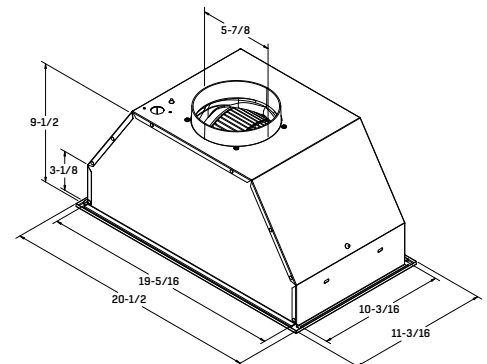

STAINLESS
20-1/2" PM390SSP

- 390 CFM, 6.0 sones, HVI Certified
- Three-speed, push-button control includes a dedicated on/off
- Bright LED strip-lighting modules illuminate evenly and are tested in cooking environments to ensure long life without dimming
- Heat Sentry™ detects excessive heat and adjusts blower speed to high automatically.
- 6" round duct adapter with damper
- Easy-to-clean, fully enclosed bottom with dishwasher-safe, aluminum-mesh filter
- Optional non-duct operation using 360NDK non-duct kit and charcoal filter, sold separately
- Works with optional Universal Make-up Air Dampers
- Works with optional stainless LB liners and painted LT liners

SPECIFICATIONS

Width	Model	Finish	Volts	Amps	Sones	CFM	Duct
20-1/2"	PM390SSP	Stainless Steel	120	2.3	6.0	390	6" round

OPTIONAL ACCESSORIES

Non-Duct Kit	Non-Duct Charcoal Filter	Replacement Aluminum Filter	LED	Make-Up Air Dampers	Fresh Air Inlets	Liners
360NDK	S99010464	S99010400	Included	MD6TU, MD8TU, MD10TU	641FA, 643FA, 610FA	LB30SS, LB36SS, LT30, LT36