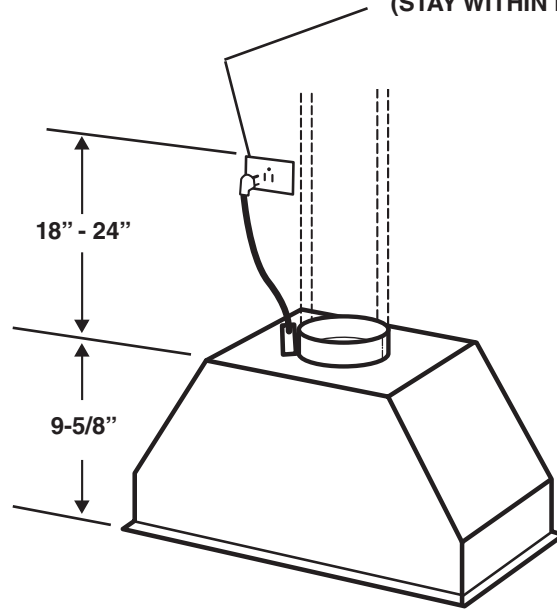

RMP17004 MOUNTING

120 VOLT 60 HZ GROUNDED WALL OUTLET
OFFSET FROM DUCT CENTER LINE
(STAY WITHIN INSIDE CABINET DIMENSIONS)