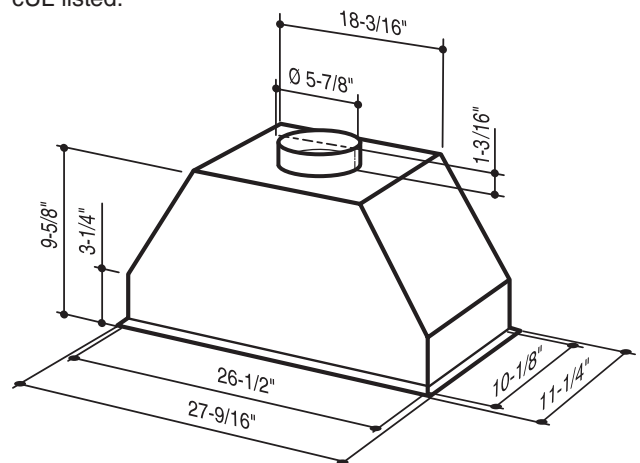

TYPICAL SPECIFICATION

Range hood shall be Broan Model RMP17004.

Unit shall be for indoor use only.

Unit shall be convertible between ducted (using a washable aluminum filter) and non-ducted (using a non-ducted filter).

Motor to be permanently lubricated.

Unit shall have multi-speed fan switch and separate light switch.

Bottom shall be fully enclosed.

Air delivery shall be no less than 400 CFM.

Unit shall be U.L. and cUL listed.