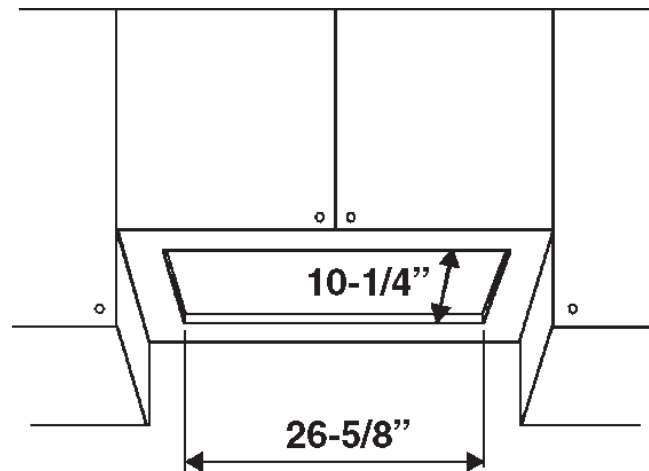

RMP17004 MOUNTING

HOLE IN THE BOTTOM
OF THE CABINET

BROAN® *Elite*

Broan-NuTone LLC Hartford, Wisconsin www.broan.com 800-558-1711
Broan-NuTone Canada, Inc. Mississauga, Ontario www.broan.ca 877-896-1119