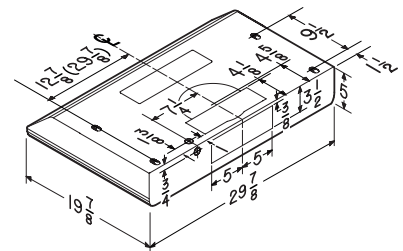

OPTIONS

HPFA3A30	REPLACEMENT FILTERS
HPF30	CHARCOAL REPLACEMENT FILTERS
HAWRK3	ADA WIRING KIT (AVAILABLE SOON)

Captur™

EXCLUSIVE SYSTEM

Provides faster smoke & odor removal

3-SPEED TAP-TOUCH CONTROL

2-LEVEL LIGHTING

TWO DELUXE HIGH EFFICIENCY MICRO FILTERS

FILTER CLEAN REMINDER